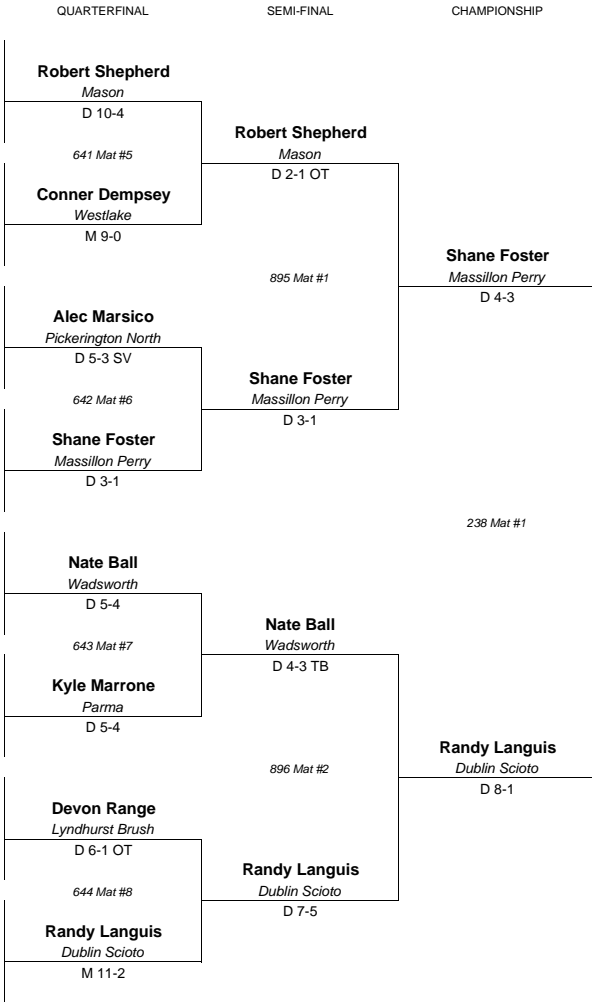

2010 DIVISION 1 STATE TOURNAMENT

140 LBS

ROUND 1

1 Robert Shepherd FA-1 (12) 39-0
Mason
273 Mat #9

2 Nick Ferline ME-4 (12) 37-11
Willoughby South

3 Conner Dempsey AS-3 (12) 26-5
Westlake
274 Mat #10

4 Tyler Bass HD-2 (12) 25-13
Marysville

5 Matt VanCuren AS-2 (10) 26-6
Lakewood St. Edward
275 Mat #1

6 Alec Marsico HD-3 (12) 42-8
Pickerington North

7 Ryan Ruffing FA-4 (12) 27-9
Cincinnati Elder
276 Mat #2

8 Shane Foster ME-1 (12) 37-7
Massillon Perry

9 Nate Ball AS-1 (11) 42-4
Wadsworth
277 Mat #3

10 Chase Delande HD-4 (10) 26-7
Hilliard Davidson

11 Craig McIntire FA-3 (12) 34-5
West Chester Lakota West
278 Mat #4

12 Kyle Marrone ME-2 (12) 31-1
Parma

13 Jared Presley FA-2 (12) 30-10
Harrison
279 Mat #5

14 Devon Range ME-3 (11) 27-3
Lyndhurst Brush

15 Jon Garrison AS-4 (11) 38-7
Copley
280 Mat #6

16 Randy Languis HD-1 (12) 46-4
Dublin Scioto