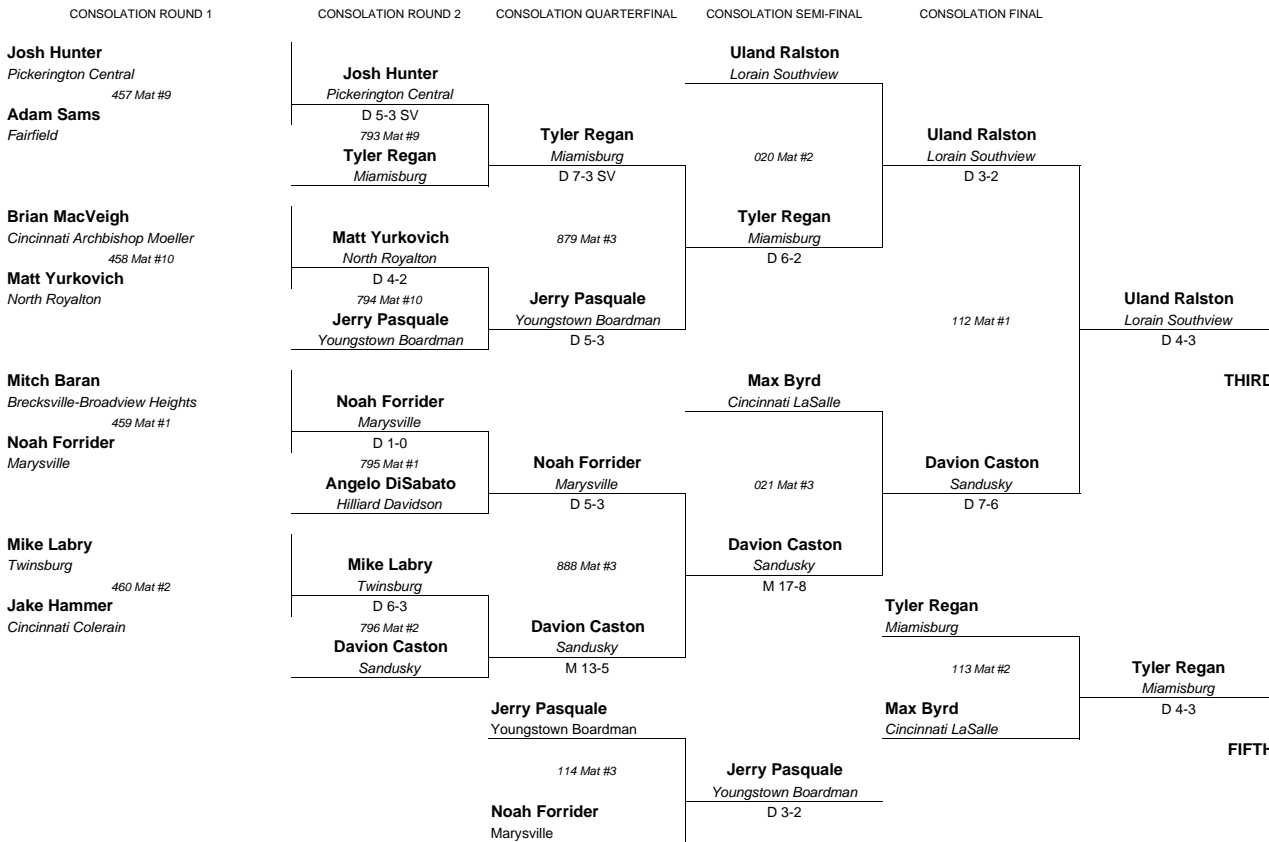

2010 DIVISION 1 STATE TOURNAMENT

119 LBS

AS=Ashland
FA=Fairfield
HD=Hilliard Darby
ME=Mentor

2009 Division 1 State Placers

Jamie Clark, Lakewood St. Edward (11) ME-1
David Bolger, Strongsville (12) MP-1
Jake Corrill, Cincinnati Archbishop Moeller (11) FA-2
Dan McNulty, Mayfield Village Mayfield (10) MP-4
Nick Hannan, Massillon Perry (11) MP-3
Nick McSorley, Trenton Edgewood (11) FA-1
Alex Marzec, Toledo St. Francis DeSales (11) ME-2
Alex Gray, Wadsworth (12) MP-2