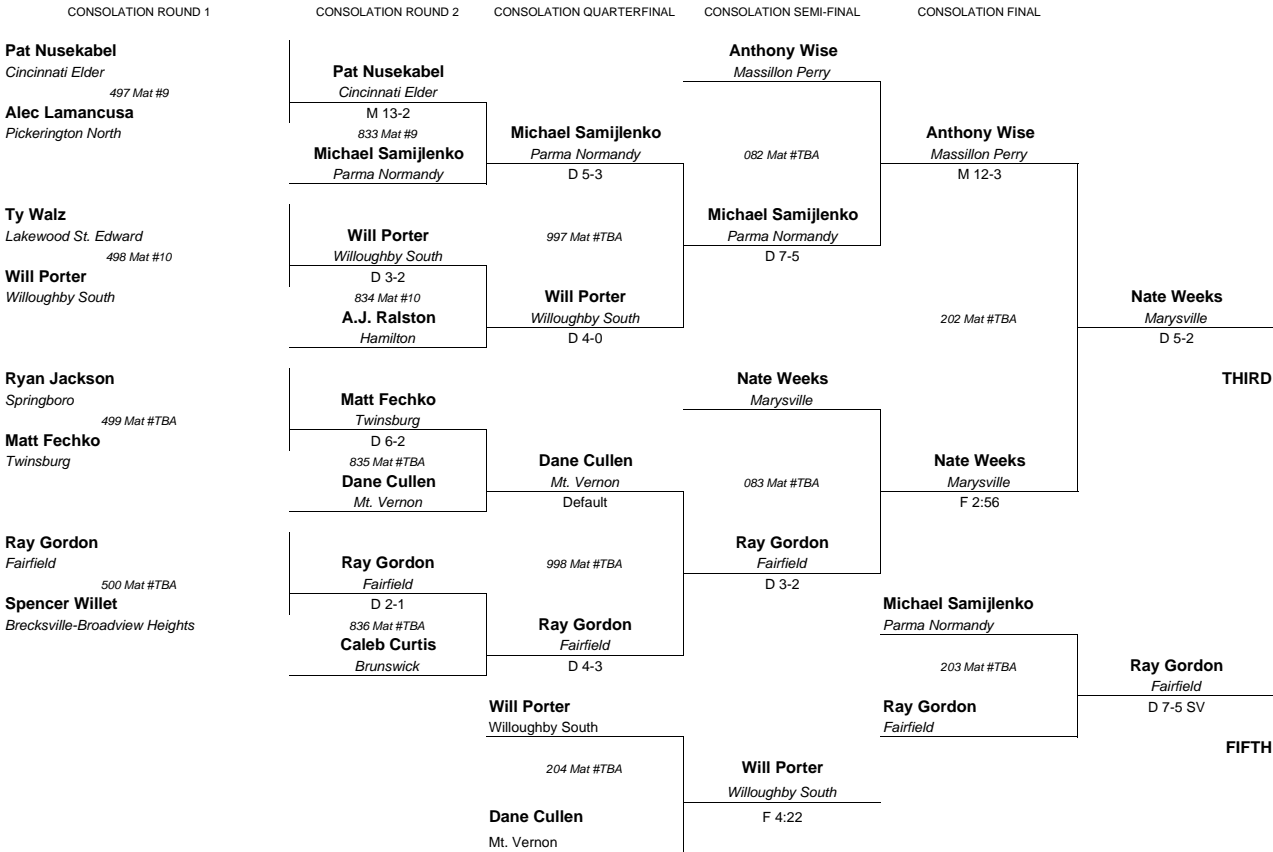

THIRD

FIFTH

SEVENTH

2010 DIVISION 1 STATE TOURNAMENT

215 LBS

AS=Ashland
FA=Fairfield
HD=Hilliard Darby
ME=Mentor

2009 Division 1 State Placers
Orlando Scales, Cincinnati Elder (12) FA-1
Denicos Allen, Hamilton (12) FA-2
Nick Tavanello, Wadsworth (9) MP-1
Nate Weeks, Marysville (11) HD-2
Kyle Rose, Centerville (10) FA-3
Ryan Nelisse, Elyria (12) ME-1
Roman Lawson, Shaker Heights (12) ME-2
Seth Nelson, Groveport-Madison (12) HD-1