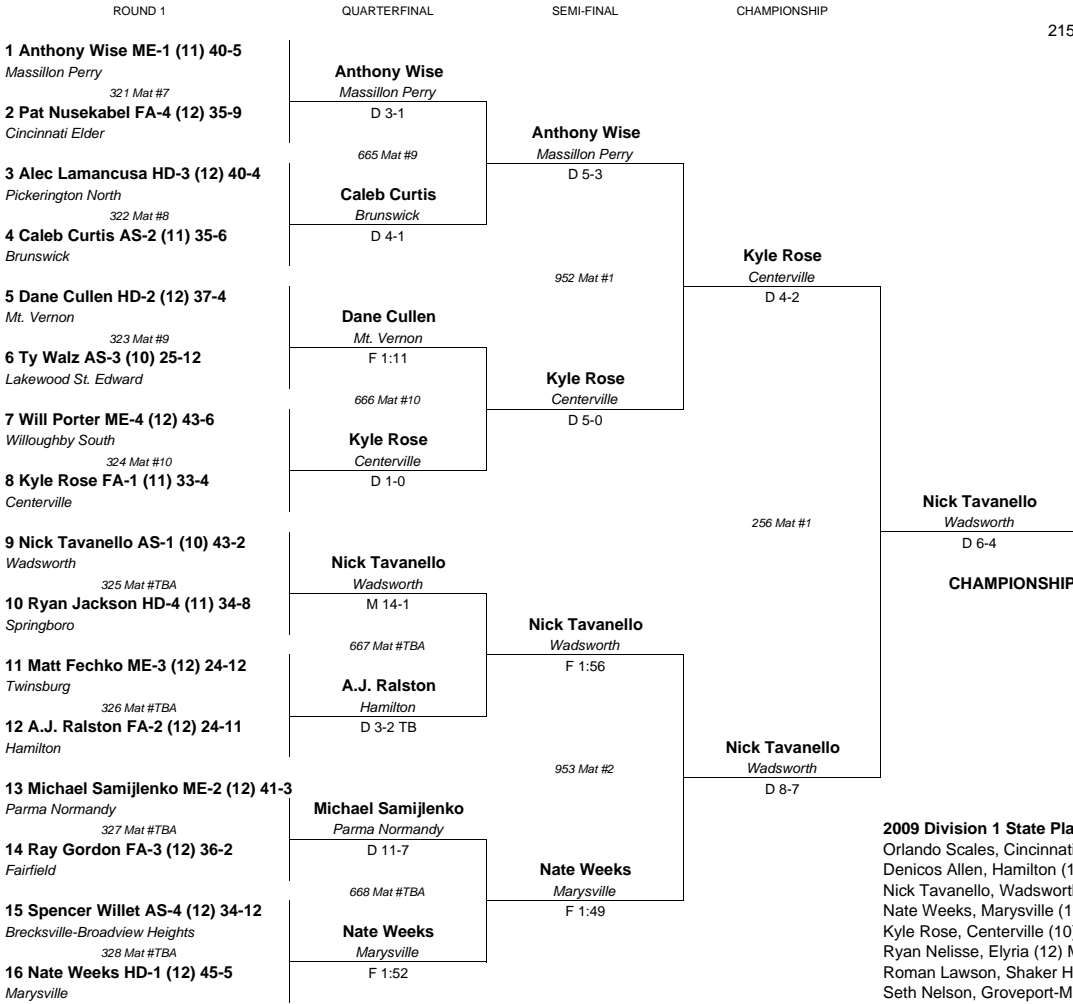

2010 DIVISION 1 STATE TOURNAMENT

215 LBS