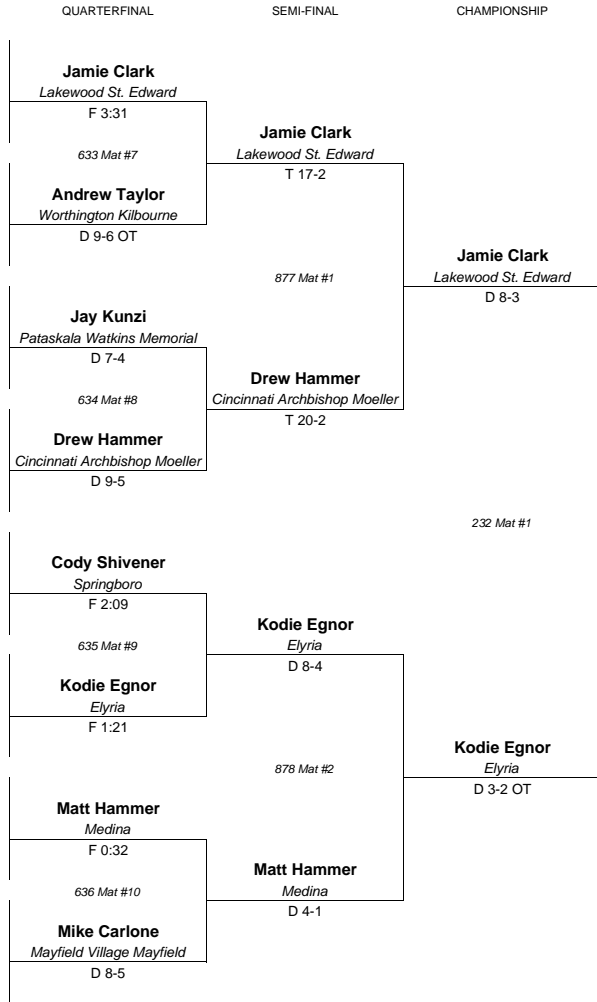

THIRD

FIFTH

2010 DIVISION 1 STATE TOURNAMENT

130 LBS

- ROUND 1
- 1 **Jamie Clark AS-1 (12) 12-2**
Lakewood St. Edward
257 Mat #3
 - 2 **Domnice Day FA-4 (11) 25-14**
Fairfield
 - 3 **Alex Sweeney ME-3 (11) 49-10**
Mentor
258 Mat #4
 - 4 **Andrew Taylor HD-2 (12) 35-6**
Worthington Kilbourne
 - 5 **Ryan Hoyt ME-2 (12) 20-6**
Cleveland St. Ignatius
259 Mat #5
 - 6 **Jay Kunzi HD-3 (12) 47-2**
Pataskala Watkins Memorial
 - 7 **Angelo Amenta AS-4 (10) 43-8**
Oregon Clay
260 Mat #6
 - 8 **Drew Hammer FA-1 (12) 31-6**
Cincinnati Archbishop Moeller
 - 9 **Cody Shivener HD-1 (11) 39-3**
Springboro
261 Mat #7
 - 10 **Scott Bulzan ME-4 (12) 31-7**
Chardon
 - 11 **Kodie Egnor AS-3 (12) 34-3**
Elyria
262 Mat #8
 - 12 **Jesse Walker FA-2 (12) 41-8**
Clayton Northmont
 - 13 **Matt Hammer AS-2 (10) 36-8**
Medina
263 Mat #9
 - 14 **Donnie Ballou FA-3 (12) 42-2**
Cincinnati Western Hills
 - 15 **Collin Riley HD-4 (11) 28-6**
Mt. Vernon
264 Mat #10
 - 16 **Mike Carlone ME-1 (11) 38-8**
Mayfield Village Mayfield