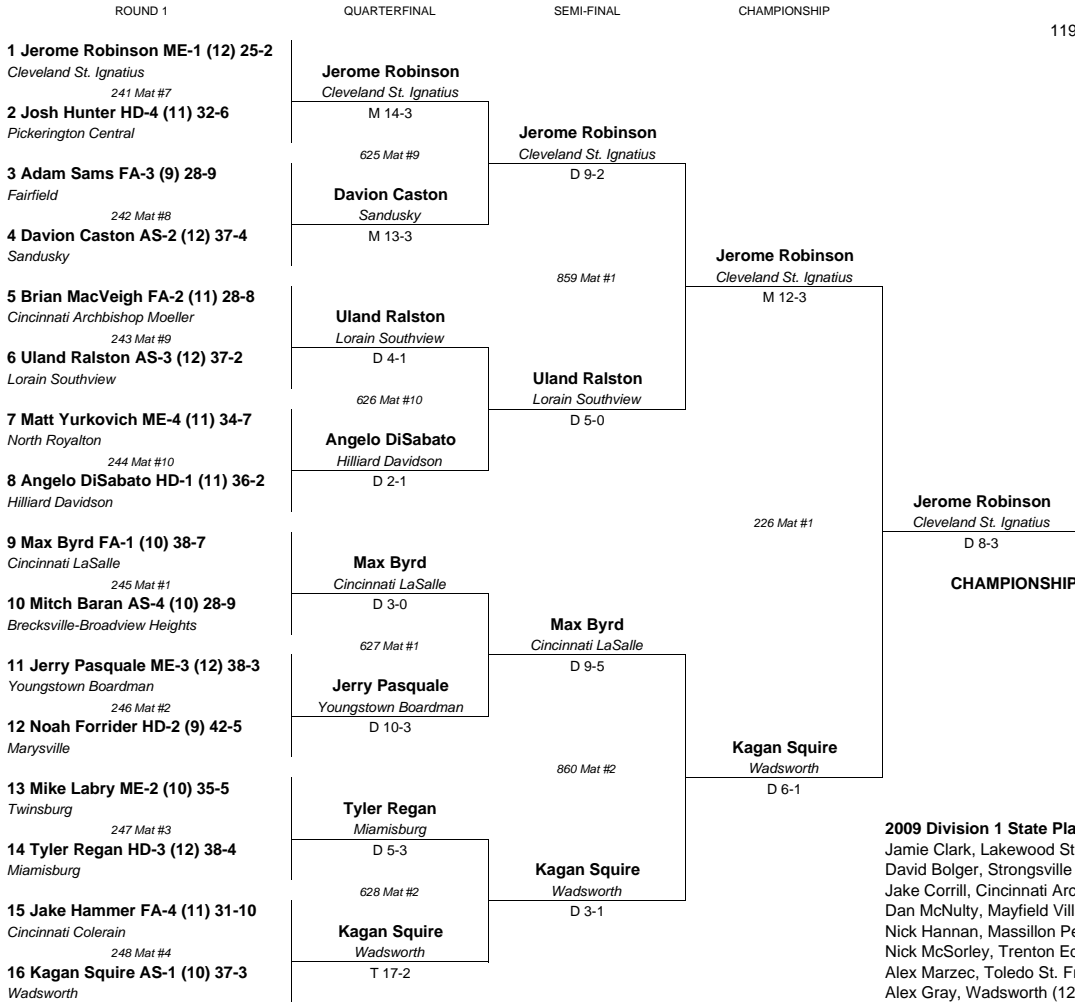

2010 DIVISION 1 STATE TOURNAMENT

119 LBS