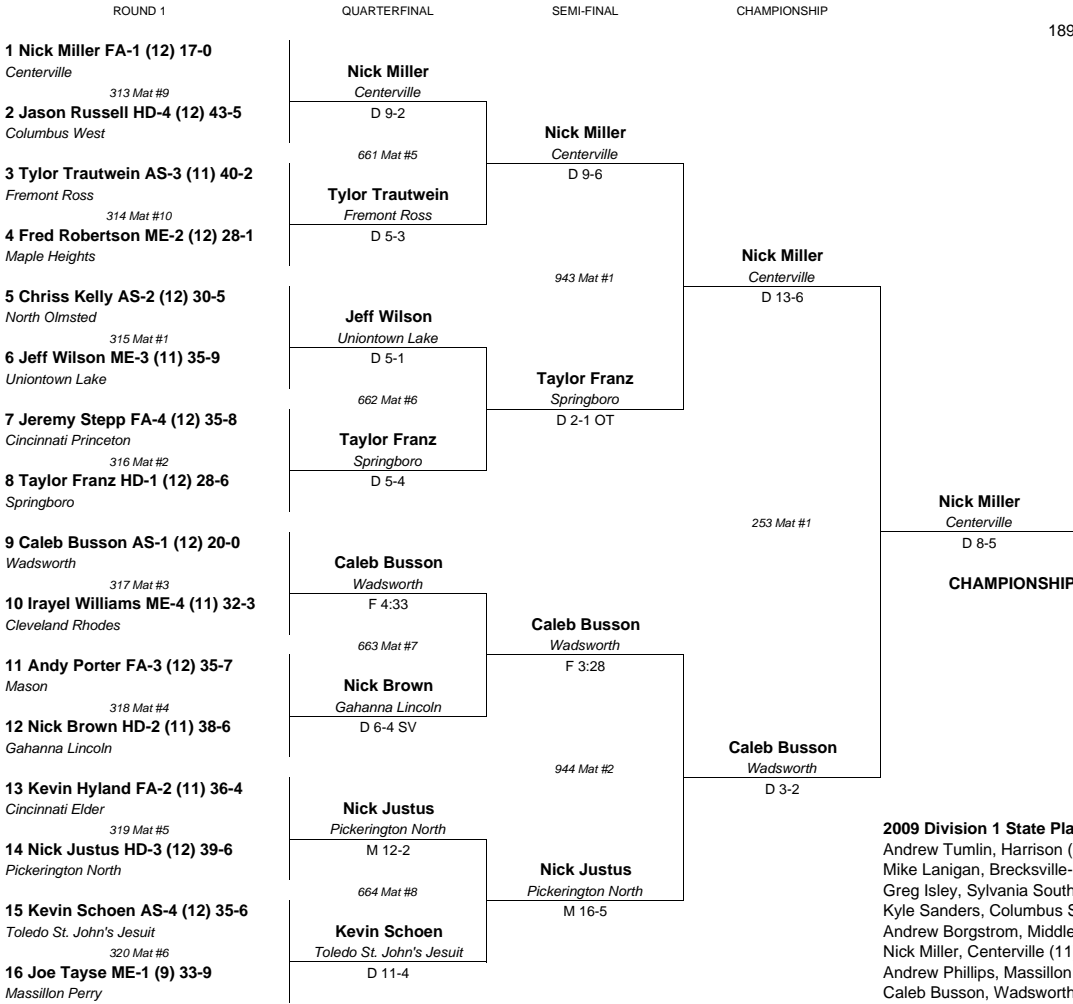

THIRD

FIFTH

SEVENTH

2010 DIVISION 1 STATE TOURNAMENT

189 LBS

AS=Ashland
FA=Fairfield
HD=Hilliard Darby
ME=Mentor

CHAMPIONSHIP

2009 Division 1 State Placers