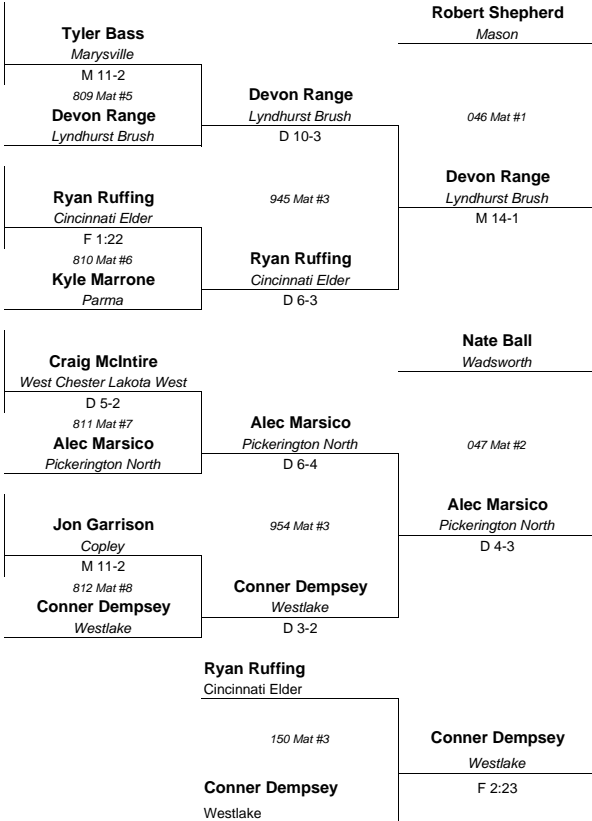

2009 Division 1 State Placers

Collin Palmer, Lakewood St. Edward (12) ME-1
Tommy Sasfy, Reynoldsburg (12) HD-1
Waquiem Comar, Twinsburg (11) MP-2
Tommy Fehring, Cincinnati Glen Este (12) FA-1
Dylan Zivcic, Mentor (12) ME-2
Brad Squire, Wadsworth (11) MP-1
Joe Grandominico, Lewis Center Olentangy (11) HD-2
Jerrold Hodge, Bedford (12) MP-3

CONSOLATION ROUND 1

CONSOLATION ROUND 2

CONSOLATION QUARTERFINAL

CONSOLATION SEMI-FINAL

CONSOLATION FINAL

Nick Ferline
Willoughby South
473 Mat #5

Tyler Bass
Marysville

Matt VanCuren
Lakewood St. Edward
474 Mat #6

Ryan Ruffing
Cincinnati Elder

Chase Delande
Hilliard Davidson
475 Mat #7

Craig McIntire
West Chester Lakota West

Jared Presley
Harrison
476 Mat #8

Jon Garrison
Copley