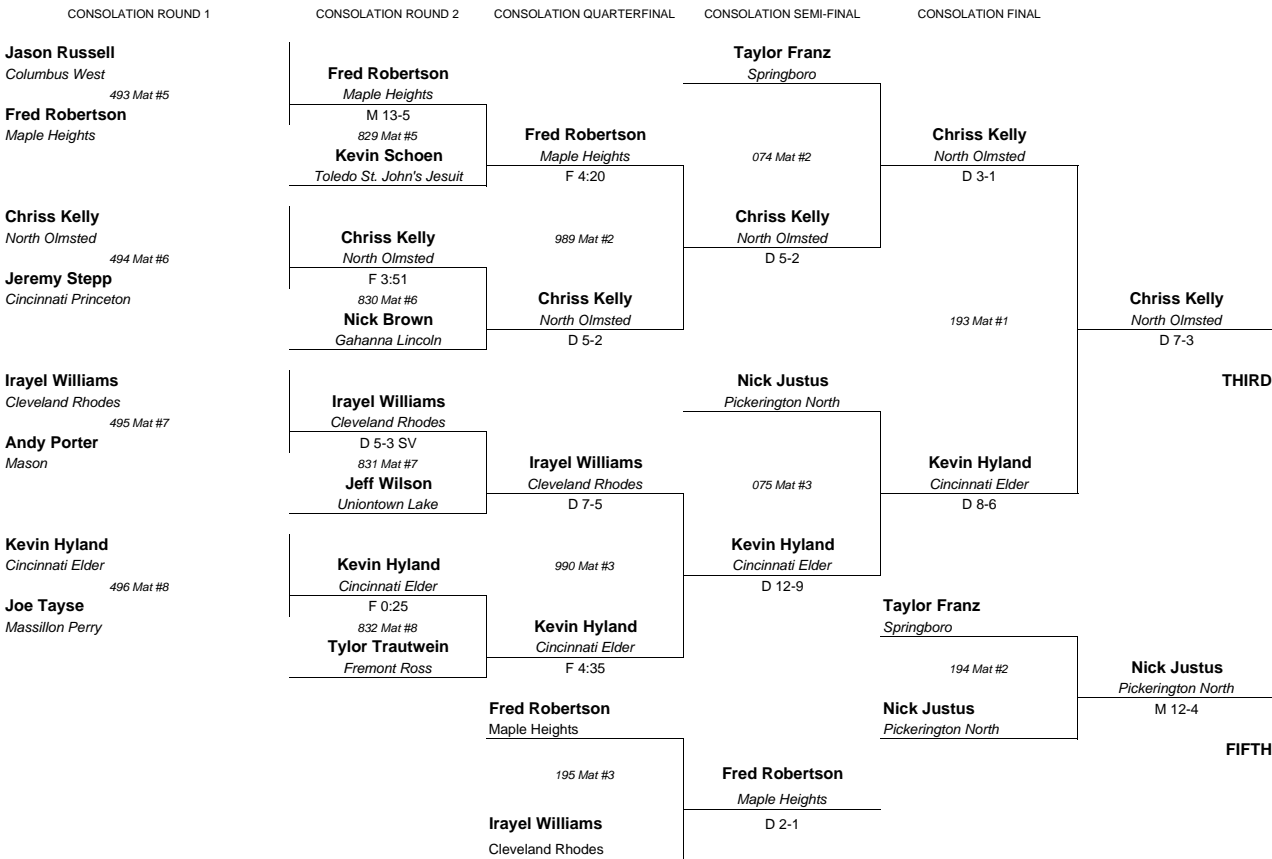

2009 Division 1 State Placers

Andrew Tumlin, Harrison (12) FA-1
Mike Lanigan, Brecksville-Broadview Heights (12) MP-
Greg Isley, Sylvania Southview (12) ME-1
Kyle Sanders, Columbus St. Charles (12) HD-1
Andrew Borgstrom, Middletown (12) FA-2
Nick Miller, Centerville (11) FA-3
Andrew Phillips, Massillon Perry (12) MP-4
Caleb Busson, Wadsworth (11) MP-2