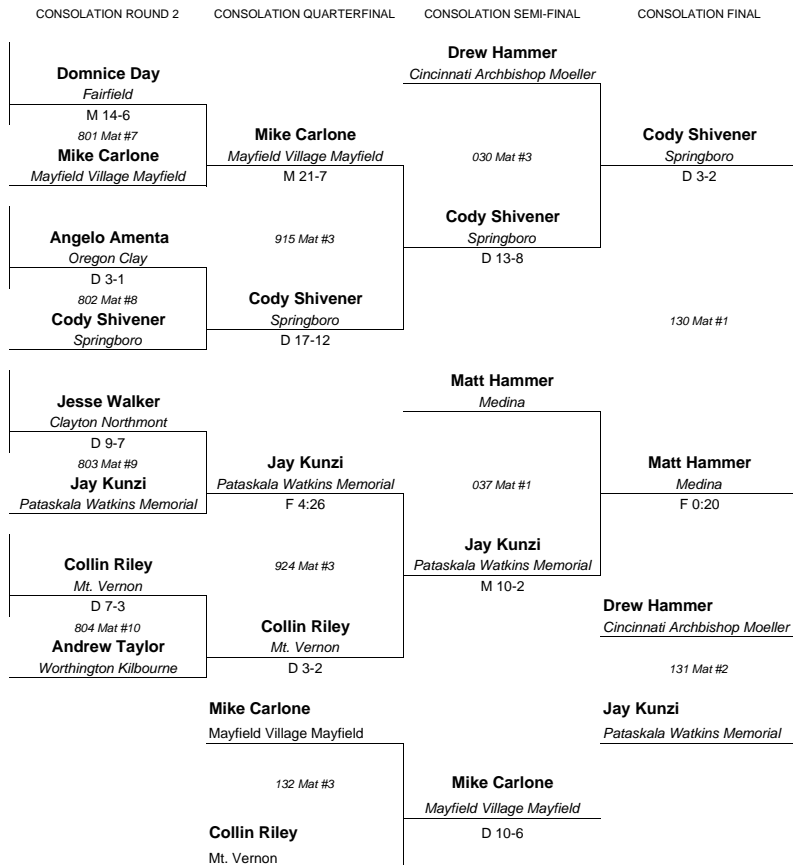

AS=Ashland
FA=Fairfield
HD=Hilliard Darby
ME=Mentor

2009 Division 1 State Placers
Shawn Fayette, Miamisburg (11) FA-1
Ty Davis, West Chester Lakota West (10) FA-2
Dalton McHenry, Elyria (12) ME-1
Zach Dailey, Massillon Perry (9) MP-1
Charlie Packard, Brecks-Broadview Heights (11) MP-2
Ryan Hoyt, Cleveland St. Ignatius (11) ME-3
Austin Sanders, Grove City Central Crossing (12) HD-1
Tyler Riegle, Springboro (11) HD-3

1. CONSOLATION ROUND 1
2. **Domnice Day**
     Fairfield
     465 Mat #7
   - **Alex Sweeney**
     Mentor
   - **Ryan Hoyt**
     Cleveland St. Ignatius
     466 Mat #8
   - **Angelo Amenta**
     Oregon Clay
   - **Scott Bulzan**
     Chardon
     467 Mat #9
   - **Jesse Walker**
     Clayton Northmont
   - **Donnie Ballou**
     Cincinnati Western Hills
     468 Mat #10
   - **Collin Riley**
     Mt. Vernon