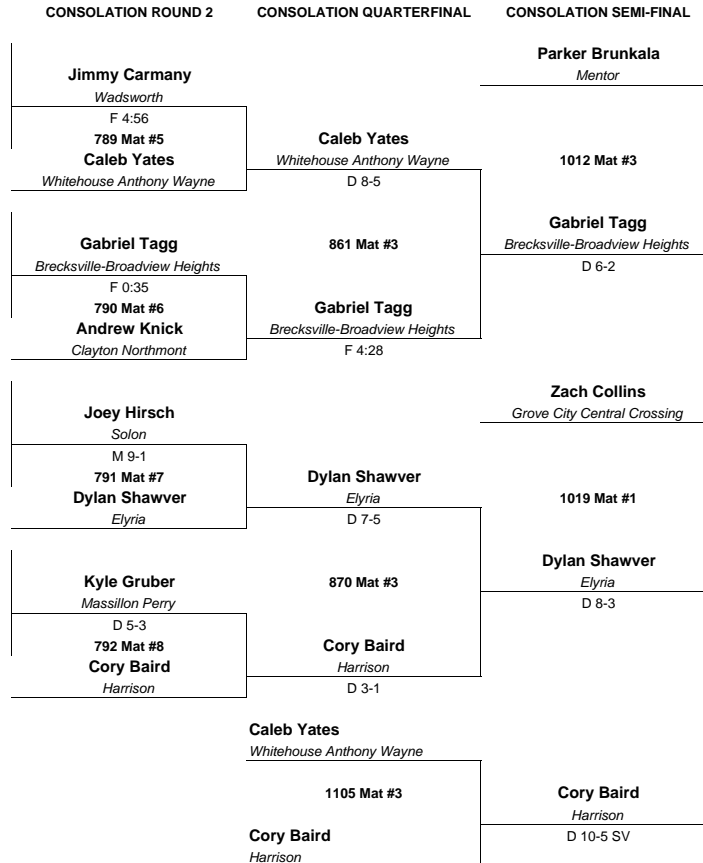

3 Jimmy Carmany HO-3 (9) 37-11
Wadsworth
234 Mat #10

4 Parker Brunkala ME-2 (12) 41-8
Mentor

5 Gabriel Tagg HO-2 (10) 34-3
Brecksville-Broadview Heights
235 Mat #1

6 Dylan Shawver ME-3 (9) 36-8
Elyria

7 Antoine Allen KF-4 (9) 33-18
Cincinnati LaSalle
236 Mat #2

1

CONSOLATION ROUND 1

Micah Dusseau
Hilliard Davidson
453 Mat #5

Jimmy Carmany
Wadsworth

Gabriel Tagg
Brecksville-Broadview Heights
454 Mat #6

Antoine Allen
Cincinnati LaSalle

Joey Hirsch
Solon
455 Mat #7

Jacob Sherman
Lewis Center Olentangy

Logan Hoskins
Vandalia Butler
456 Mat #8

Kyle Gruber
Massillon Perry

CONSOLATION ROUND 2

Jimmy Carmany
Wadsworth
789 Mat #5

Gabriel Tagg
Brecksville-Broadview Heights
790 Mat #6

Joey Hirsch
Solon
791 Mat #7