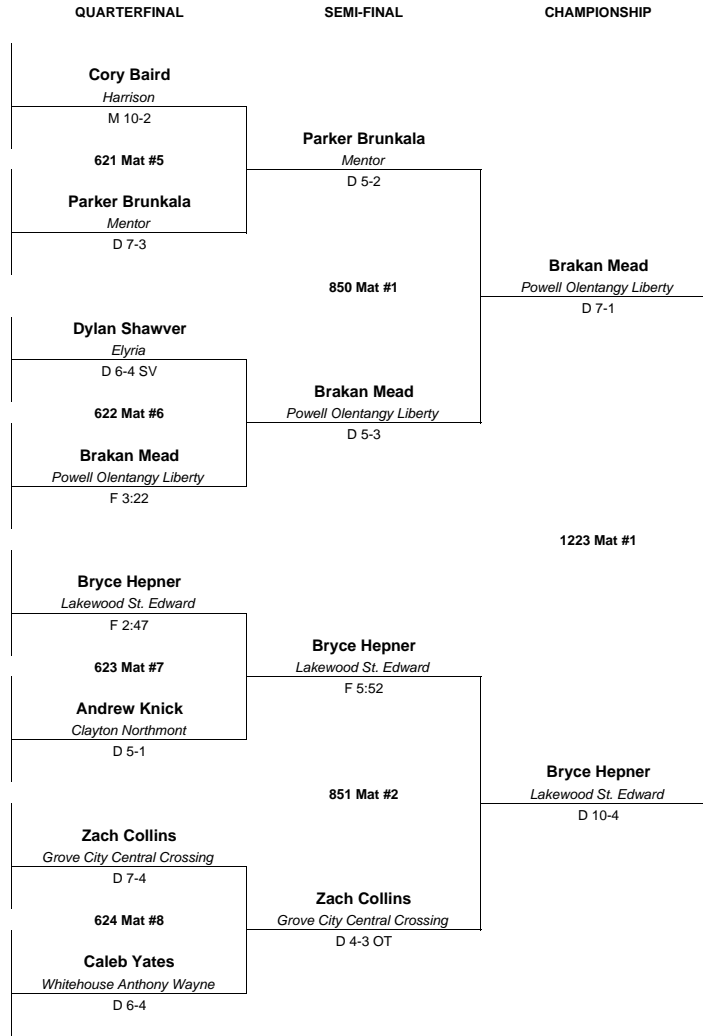

2017 DIVISION 1 STATE TOURNAMENT

113 LBS

HD=Hilliard Darby
HO=Hoover
KF=Kettering Fairmont
ME=Mentor

ROUND 1

1 Cory Baird KF-1 (12) 41-5
Harrison
233 Mat #9

2 Micah Dusseau HD-4 (11) 31-10
Hilliard Davidson

3 Jimmy Carmany HO-3 (9) 37-11
Wadsworth
234 Mat #10

4 Parker Brunkala ME-2 (12) 41-8
Mentor

5 Gabriel Tagg HO-2 (10) 34-3
Brecksville-Broadview Heights
235 Mat #1

6 Dylan Shawver ME-3 (9) 36-8
Elyria

7 Antoine Allen KF-4 (9) 33-18
Cincinnati LaSalle
236 Mat #2

8 Brakan Mead HD-1 (12) 49-4
Powell Olentangy Liberty

9 Bryce Hepner ME-1 (9) 33-4
Lakewood St. Edward
237 Mat #3

10 Joey Hirsch HO-4 (11) 36-11
Solon

11 Andrew Knick KF-3 (9) 40-6
Clayton Northmont
238 Mat #4

12 Jacob Sherman HD-2 (10) 43-9
Lewis Center Olentangy

13 Logan Hoskins KF-2 (9) 35-8
Vandalia Butler
239 Mat #5

14 Zach Collins HD-3 (12) 39-6
Grove City Central Crossing

15 Caleb Yates ME-4 (12) 19-6
Whitehouse Anthony Wayne
240 Mat #6

16 Kyle Gruber HO-1 (11) 32-12
Massillon Perry

CHAMPIONSHIP

1223 Mat #1
Powell Olentangy Liberty

Brakan Mead
Powell Olentangy Liberty
D 2-0

CHAMPIONSHIP

850 Mat #1
Powell Olentangy Liberty

851 Mat #2
Lakewood St. Edward

2016 Division 1 State Placers
1 Brendon Fenton, Elyria (10) PE-1
2 Matt Fields, Walsh Jesuit (10) ME-1
3 Matt Kazimir, St Edward (10) PE-2
4 Jackson Lakso, Central Crossing (12) HD-1
5 Spencer Dusi, South (Willoughby) (12) ME-3
6 Chad Craft, Northmont (11) KF-1
7 Coleton Chase, Lancaster (12) HD-3
8 Caleb Yates, Anthony Wayne (11) PE-3

1

CONSOLATION ROUND 1

Micah Dusseau
Hilliard Davidson
453 Mat #5

Jimmy Carmany
Wadsworth

Gabriel Tagg
Brecksville-Broadview Heights
454 Mat #6

Antoine Allen
Cincinnati LaSalle

Joey Hirsch
Solon
455 Mat #7

Jacob Sherman
Lewis Center Olentangy

Logan Hoskins
Vandalia Butler
456 Mat #8

Kyle Gruber
Massillon Perry