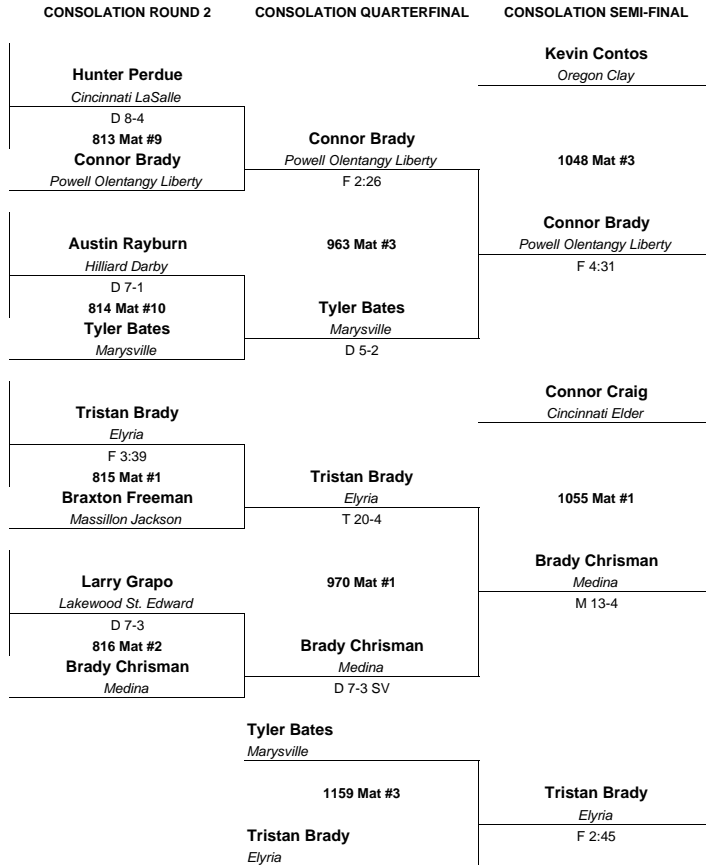

**3 Hunter Perdue KF-3 (12) 38-12**  
Cincinnati LaSalle  
282 Mat #8

**4 Brady Chrisman HO-2 (11) 46-3**  
Medina

**5 Jordan Hardrick KF-2 (11) 35-8**  
Huber Heights Wayne  
283 Mat #9

**6 Braxton Freeman HO-3 (12) 40-12**  
Massillon Jackson

**15 Connor Yauss KF-4 (12) 41-9**  
Cincinnati St. Xavier  
288 Mat #4

**16 David Carr HO-1 (11) 44-4**  
Massillon Perry

1

**2016 Division 1 State Placers**

- 1 Austin Hiles, Brecksville-Broadview Hts (12) ME-1
- 2 Nick Kiussis, Brunswick (11) PE-1
- 3 Greg Brusco, Hayes (12) HD-1
- 4 Jack Conway, St Edward (12) PE-3
- 5 Jacoby Ward, Archbishop Moeller (12) KF-4
- 6 Andrew Sams, Fairfield (11) KF-1
- 7 Cody Surratt, Wadsworth (11) PE-2
- 8 Willy Plaisir, Dublin Coffman (12) HD-2

**CONSOLATION ROUND 1**

**Brian Bethel**  
Holland Springfield  
477 Mat #9

**Hunter Perdue**  
Cincinnati LaSalle

**Jordan Hardrick**  
Huber Heights Wayne  
478 Mat #10

**Austin Rayburn**  
Hilliard Darby

**Ethan Hatcher**  
Brecksville-Broadview Heights  
479 Mat #1

**Tristan Brady**  
Elyria

**Larry Grapo**  
Lakewood St. Edward  
480 Mat #2

**Connor Yauss**  
Cincinnati St. Xavier

THIRD

FIFTH