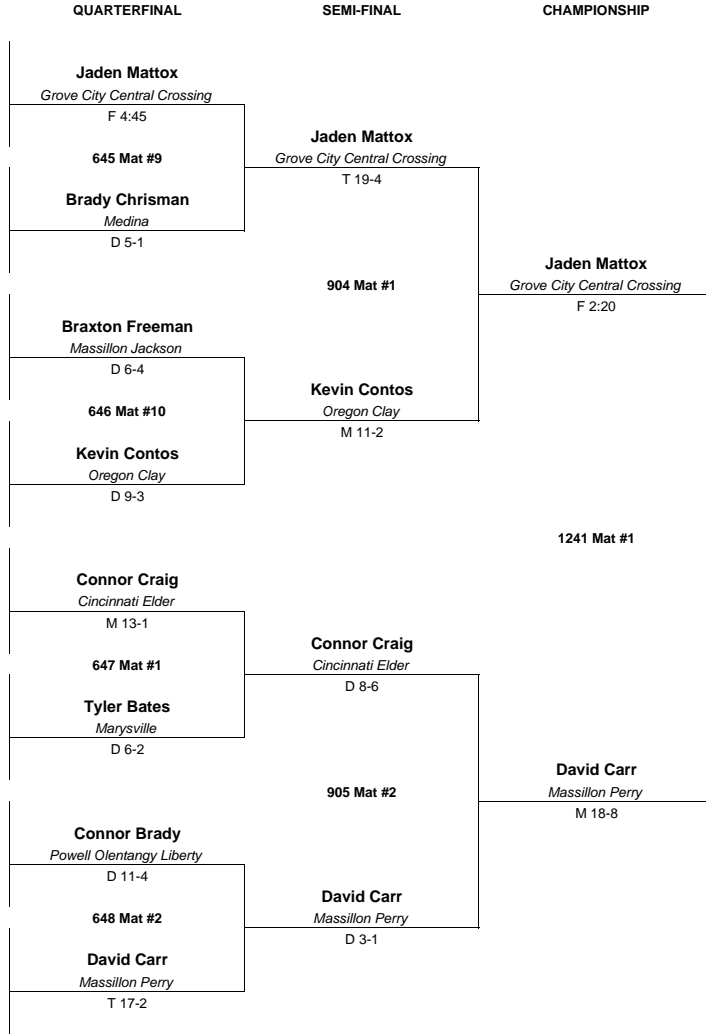

2017 DIVISION 1 STATE TOURNAMENT

152 LBS

HD=Hilliard Darby
HO=Hoover
KF=Kettering Fairmont
ME=Mentor

ROUND 1

1 Jaden Mattox HD-1 (11) 29-0
Grove City Central Crossing
281 Mat #7

2 Brian Bethel ME-4 (12) 28-9
Holland Springfield

3 Hunter Perdue KF-3 (12) 38-12
Cincinnati LaSalle
282 Mat #8

4 Brady Chrisman HO-2 (11) 46-3
Medina

5 Jordan Hardrick KF-2 (11) 35-8
Huber Heights Wayne
283 Mat #9

6 Braxton Freeman HO-3 (12) 40-12
Massillon Jackson

7 Austin Rayburn HD-4 (12) 39-10
Hilliard Darby
284 Mat #10

8 Kevin Contos ME-1 (9) 38-7
Oregon Clay

9 Connor Craig KF-1 (12) 45-5
Cincinnati Elder
285 Mat #1

10 Ethan Hatcher HO-4 (9) 28-12
Brecksville-Broadview Heights

11 Tyler Bates HD-3 (11) 44-9
Marysville
286 Mat #2

12 Tristan Brady ME-2 (12) 17-2
Elyria

13 Connor Brady HD-2 (10) 52-3
Powell Olentangy Liberty
287 Mat #3

14 Larry Grapo ME-3 (12) 19-3
Lakewood St. Edward

15 Connor Yauss KF-4 (12) 41-9
Cincinnati St. Xavier
288 Mat #4

16 David Carr HO-1 (11) 44-4
Massillon Perry