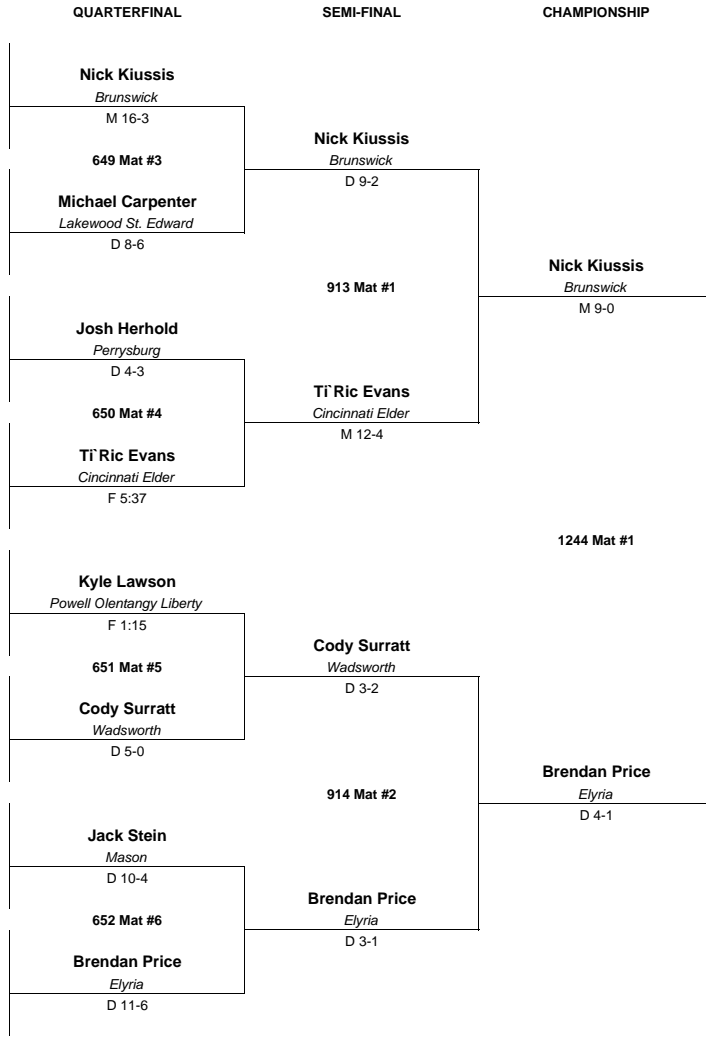

11 Cody Surratt HO-3 (12) 38-6
Wadsworth
294 Mat #10

12 Cornell Beachem KF-2 (11) 45-4
Cincinnati Winton Woods

13 Joe Koontz HO-2 (12) 41-8
Massillon Perry
295 Mat #1

14 Jack Stein KF-3 (12) 46-7
Mason

15 Cole Foor HD-4 (9) 27-15
Pataskala Watkins Memorial
296 Mat #2

16 Brendan Price ME-1 (12) 20-3
Elyria

1

- 2016 Division 1 State Placers**
- 1 Kyle Lawson, Olentangy Liberty (11) HD-1
 - 2 Joey Baughman, Wadsworth (10) PE-1
 - 3 Jared Ball, Hilliard Darby (10) HD-2
 - 4 Dylan Roth, Oak Hills (12) KF-1
 - 5 Mikah Price, Elyria (12) PE-3
 - 6 Michael Carpenter, St Edward (11) PE-2
 - 7 Mario Graziani, Boardman (12) ME-1
 - 8 Adam Green, Austintown-Fitch (12) ME-2