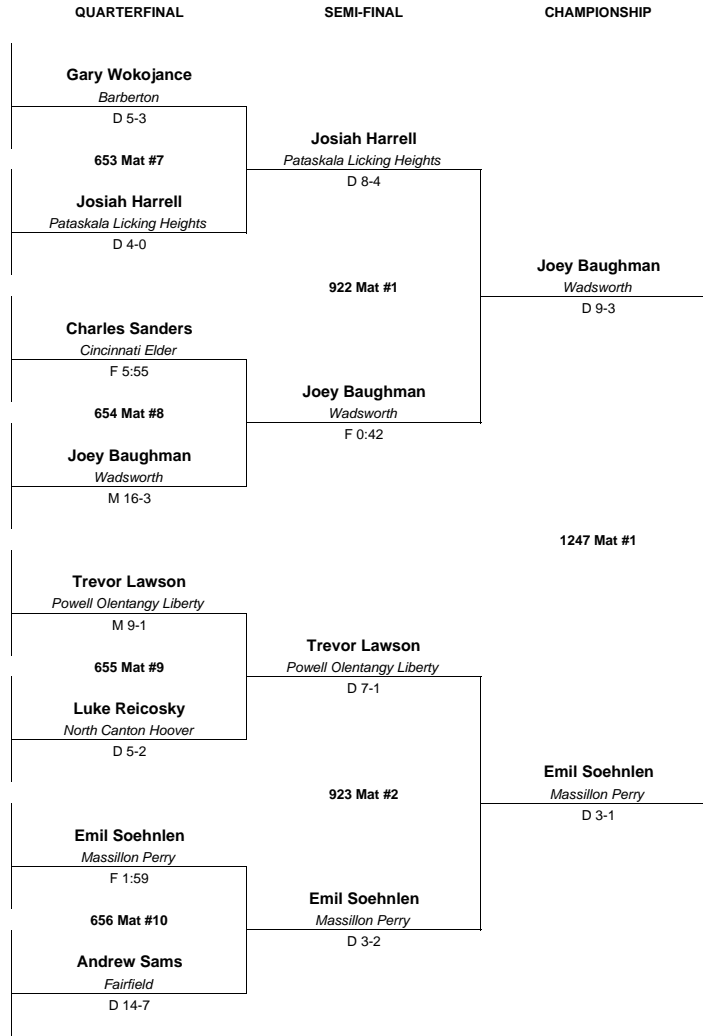

2017 DIVISION 1 STATE TOURNAMENT

170 LBS

HD=Hilliard Darby
HO=Hoover
KF=Kettering Fairmont
ME=Mentor

- ROUND 1**
- 1 Garrett Barth ME-1 (11) 39-4
Fremont Ross
297 Mat #3
 - 2 Gary Wokojance HO-4 (10) 40-5
Barberton
 - 3 Michael Baker KF-3 (10) 41-10
Cincinnati LaSalle
298 Mat #4
 - 4 Josiah Harrell HD-2 (12) 37-3
Pataskala Licking Heights
 - 5 Charles Sanders KF-2 (11) 36-13
Cincinnati Elder
299 Mat #5
 - 6 Shota Sisco HD-3 (12) 36-6
Pickerington Central
 - 7 Alec Forrer ME-4 (12) 28-7
Grafton Midview
300 Mat #6
 - 8 Joey Baughman HO-1 (11) 34-3
Wadsworth
 - 9 Trevor Lawson HD-1 (11) 48-3
Powell Olentangy Liberty
301 Mat #7
 - 10 Eric Vermillion KF-4 (11) 41-8
Mason
 - 11 Vittorio Santillo ME-3 (12) 23-16
Lakewood St. Edward
302 Mat #8
 - 12 Luke Reicosky HO-2 (11) 36-7
North Canton Hoover
 - 13 Moe Zayed ME-2 (12) 36-7
Westlake
303 Mat #9
 - 14 Emil Soehnlen HO-3 (11) 47-5
Massillon Perry
 - 15 Lennox Wolak HD-4 (10) 40-7
Dublin Coffman
304 Mat #10
 - 16 Andrew Sams KF-1 (12) 35-2
Fairfield

- 2016 Division 1 State Placers**
- 1 Joseph Terry, Pickerington Central (12) HD-2
 - 2 Trevor Lawson, Olentangy Liberty (9) HD-1
 - 3 Victor Marcelli, Jackson (Massillon) (10) ME-2
 - 4 Joey Andrassy, Stow-Munroe Falls (11) ME-3
 - 5 Alex Jones, Wadsworth (11) PE-2
 - 6 Brandon Goldsmith, Westerville North (12) HD-3
 - 7 Tony Caraffi, Olmsted Falls (12) PE-3
 - 8 Will Stratton, Hilliard Bradley (12) HD-4