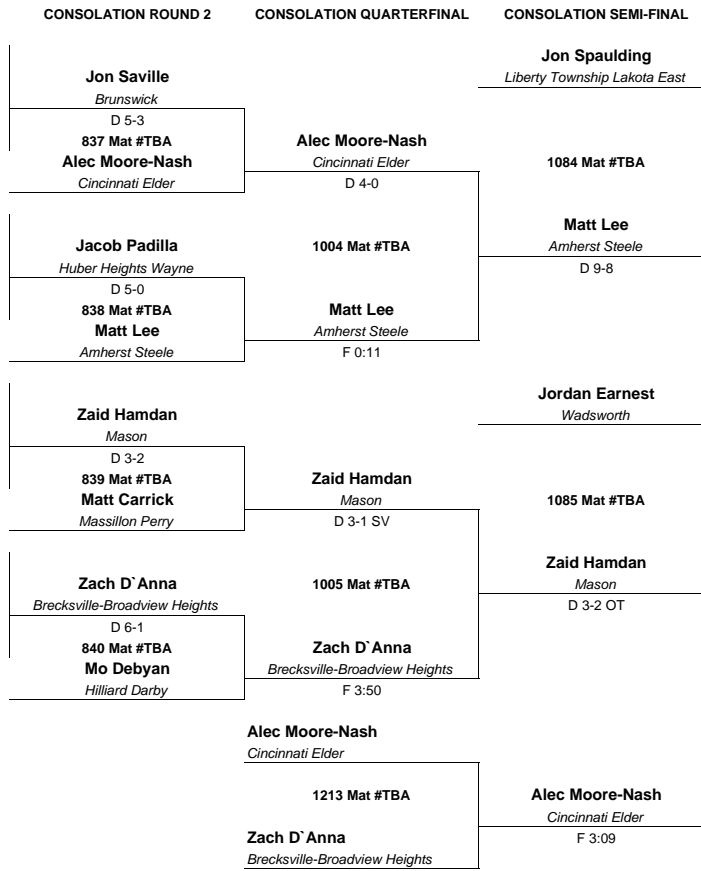

**3 Jon Saville HO-3 (12) 19-6**  
*Brunswick*  
330 Mat #TBA

**4 Mo Debyan HD-2 (12) 39-8**  
*Hilliard Darby*

**5 Matt Carrick HO-2 (12) 27-6**  
*Massillon Perry*  
331 Mat #TBA

**6 Tyler Connolly HD-3 (10) 40-11**  
*Marysville*

**15 Zach D'Anna HO-4 (11) 28-11**  
*Brecksville-Broadview Heights*  
336 Mat #TBA

**16 Ben Frye HD-1 (12) 45-0**  
*Dublin Coffman*

- 2016 Division 1 State Placers**
- 1 Kameron Teacher, Central Crossing (12) HD-1
  - 2 Kevin Vough, Elyria (11) PE-1
  - 3 Nik Urban, South (Willoughby) (12) ME-1
  - 4 Tim Tanner-Blair, Lakota West (12) KF-4
  - 5 Arman Samouk, Copley (12) PE-2
  - 6 Patrick Simon, Olmsted Falls (12) PE-3
  - 7 Jon Spaulding, Lakota East (11) KF-2
  - 8 Jonathon Floyd, Springboro (12) KF-1

1

**CONSOLATION ROUND 1**

**Nick Daly**  
*Oregon Clay*  
501 Mat #TBA

**Jon Saville**  
*Brunswick*

**Tyler Connolly**  
*Marysville*  
502 Mat #TBA

**Jacob Padilla**  
*Huber Heights Wayne*

**Dane Whittier**  
*Grove City*  
503 Mat #TBA

**Zaid Hamdan**  
*Mason*

**Brian Ross**  
*Mentor*  
504 Mat #TBA

**Zach D'Anna**  
*Brecksville-Broadview Heights*

THIRD

FIFTH