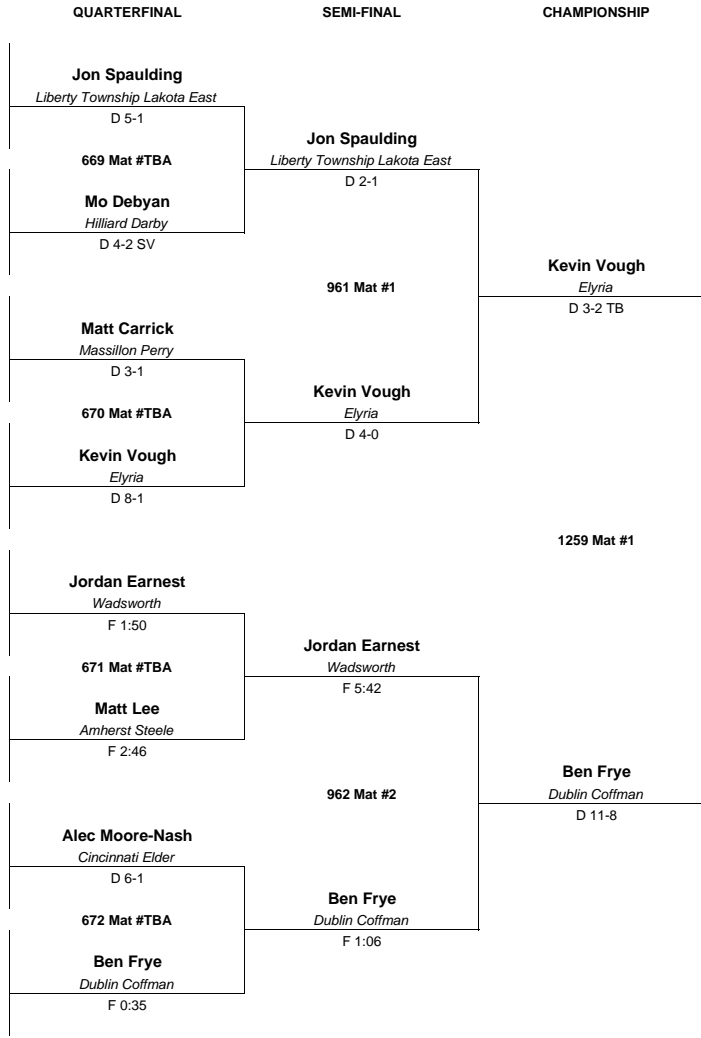

**3 Jon Saville HO-3 (12) 19-6**  
*Brunswick*  
330 Mat #TBA

**4 Mo Debyan HD-2 (12) 39-8**  
*Hilliard Darby*

**5 Matt Carrick HO-2 (12) 27-6**  
*Massillon Perry*  
331 Mat #TBA

**6 Tyler Connolly HD-3 (10) 40-11**  
*Marysville*

**7 Jacob Padilla KF-4 (9) 35-7**  
*Huber Heights Wayne*  
332 Mat #TBA

**8 Kevin Vough ME-1 (12) 42-2**  
*Elyria*

**9 Jordan Earnest HO-1 (11) 39-6**  
*Wadsworth*  
333 Mat #TBA

**10 Dane Whittier HD-4 (12) 42-7**  
*Grove City*

**11 Zaid Hamdan KF-3 (11) 45-7**  
*Mason*  
334 Mat #TBA

**12 Matt Lee ME-2 (11) 41-3**  
*Amherst Steele*

**13 Alec Moore-Nash KF-2 (11) 45-5**  
*Cincinnati Elder*  
335 Mat #TBA

**14 Brian Ross ME-3 (12) 39-12**  
*Mentor*

**15 Zach D'Anna HO-4 (11) 28-11**  
*Brecksville-Broadview Heights*  
336 Mat #TBA

**16 Ben Frye HD-1 (12) 45-0**  
*Dublin Coffman*

- 2016 Division 1 State Placers**
- 1 Kameron Teacher, Central Crossing (12) HD-1
  - 2 Kevin Vough, Elyria (11) PE-1
  - 3 Nik Urban, South (Willoughby) (12) ME-1
  - 4 Tim Tanner-Blair, Lakota West (12) KF-4
  - 5 Arman Samouk, Copley (12) PE-2
  - 6 Patrick Simon, Olmsted Falls (12) PE-3
  - 7 Jon Spaulding, Lakota East (11) KF-2
  - 8 Jonathon Floyd, Springboro (12) KF-1