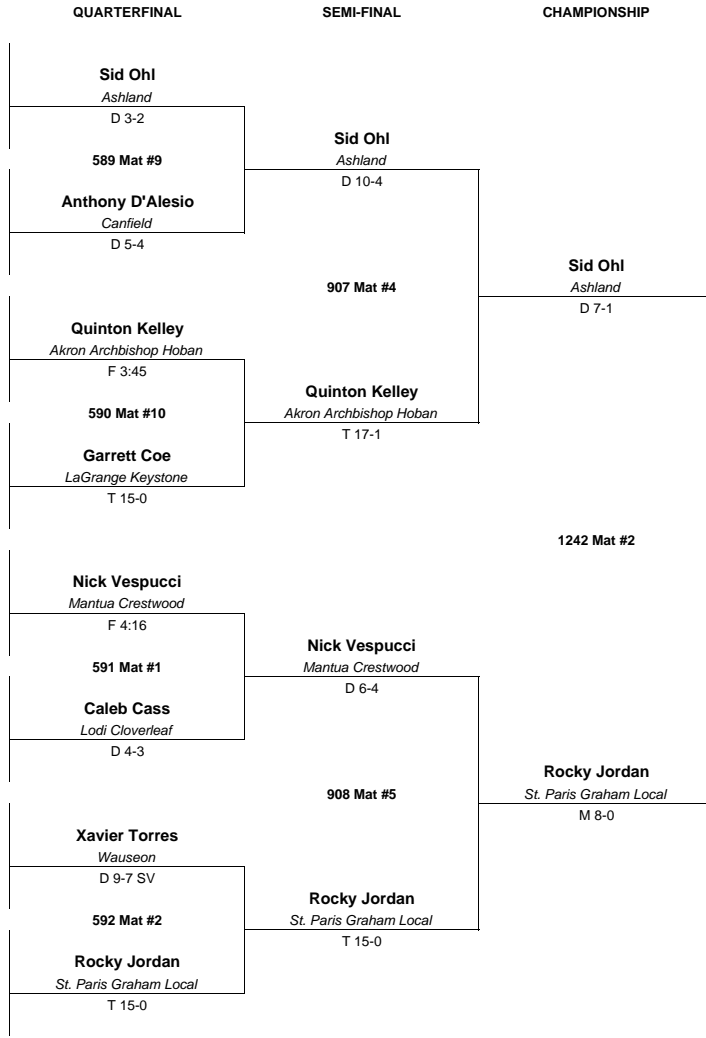

2017 DIVISION 2 STATE TOURNAMENT

152 LBS

AL=Alliance
HE=Heath
MA=Mansfield
WI=Wilmington

- ROUND 1**
- 1 Sid Ohl MA-1 (12) 52-2
Ashland
169 Mat #7
 - 2 Luciano Mendicino HE-4 (12) 34-7
Granville
 - 3 Anthony D'Alesio AL-3 (9) 29-6
Canfield
170 Mat #8
 - 4 Jake Henderson WI-2 (12) 43-5
Mt. Orab Western Brown
 - 5 Quinton Kelley AL-2 (11) 36-10
Akron Archbishop Hoban
171 Mat #9
 - 6 Jesse Younce WI-3 (12) 41-9
Dayton Carroll
 - 7 Garrett Coe MA-4 (12) 45-5
LaGrange Keystone
172 Mat #10
 - 8 Brandon Daniels HE-1 (10) 43-11
Carrollton
 - 9 Nick Vespucci AL-1 (12) 40-6
Mantua Crestwood
173 Mat #1
 - 10 Sean Mondello WI-4 (10) 39-9
Oxford Talawanda
 - 11 Caleb Cass MA-3 (11) 40-8
Lodi Cloverleaf
174 Mat #2
 - 12 Blake Wickline HE-2 (11) 37-5
Carroll Bloom-Carroll
 - 13 Xavier Torres MA-2 (10) 46-9
Wauseon
175 Mat #3
 - 14 Beau Smith HE-3 (10) 45-7
Lisbon Beaver
 - 15 Collin Langer AL-4 (12) 19-9
Mentor Lake Catholic
176 Mat #4
 - 16 Rocky Jordan WI-1 (11) 26-0
St. Paris Graham Local