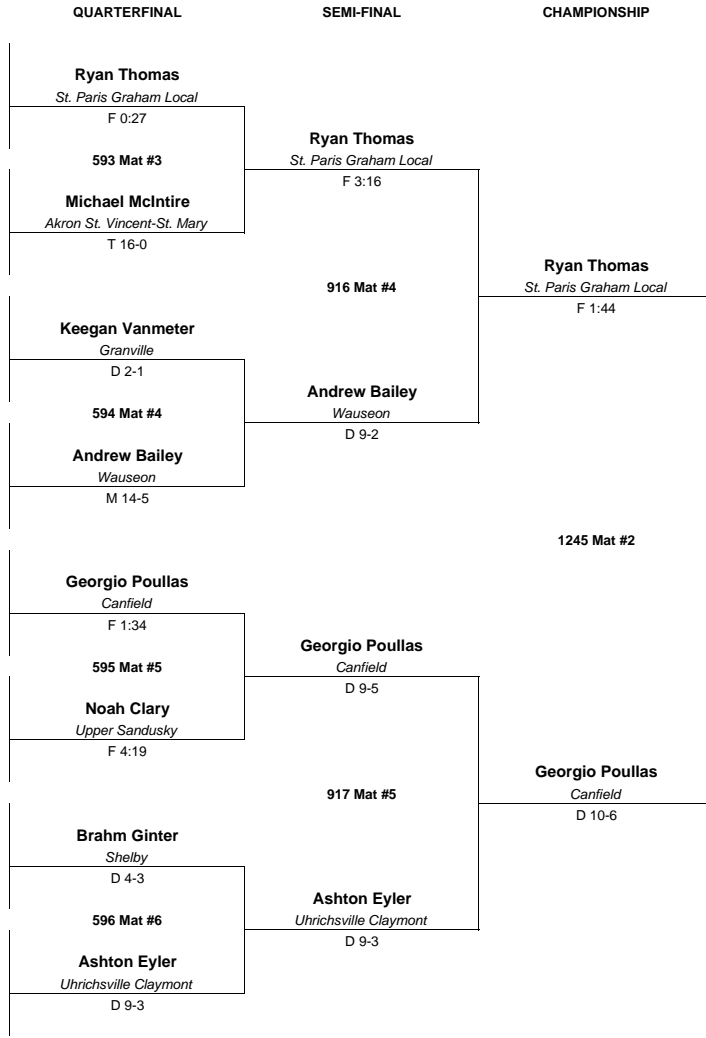

2017 DIVISION 2 STATE TOURNAMENT

160 LBS

AL=Alliance  
HE=Heath  
MA=Mansfield  
WI=Wilmington

- ROUND 1**
- 1 **Ryan Thomas WI-1 (11) 40-3**  
*St. Paris Graham Local*  
177 Mat #5
  - 2 **Ethan Hernandez MA-4 (9) 41-8**  
*Norwalk*
  - 3 **Mark Bayless HE-3 (12) 38-8**  
*Columbus Bishop Hartley*  
178 Mat #6
  - 4 **Michael McIntire AL-2 (12) 37-13**  
*Akron St. Vincent-St. Mary*
  - 5 **Keegan Vanmeter HE-2 (10) 19-7**  
*Granville*  
179 Mat #7
  - 6 **Khord Moore AL-3 (12) 41-7**  
*Canton South*
  - 7 **Connor Dixon WI-4 (11) 43-11**  
*Lewistown Indian Lake*  
180 Mat #8
  - 8 **Andrew Bailey MA-1 (12) 48-6**  
*Wauseon*
  - 9 **Georgio Poullas AL-1 (12) 39-0**  
*Canfield*  
181 Mat #9
  - 10 **Wesley Pauley HE-4 (10) 38-14**  
*McConnelsville Morgan*
  - 11 **Ben Davenport WI-3 (12) 54-4**  
*Chillicothe Unioto*  
182 Mat #10
  - 12 **Noah Clary MA-2 (11) 42-3**  
*Upper Sandusky*
  - 13 **Gunnar Dawson WI-2 (12) 34-3**  
*Middletown Madison*  
183 Mat #1
  - 14 **Brahm Ginter MA-3 (11) 41-6**  
*Shelby*
  - 15 **Hank Carey AL-4 (10) 35-11**  
*Streetsboro*  
184 Mat #2
  - 16 **Ashton Eyer HE-1 (11) 33-4**  
*Uhrichsville Claymont*

- 2016 Division 2 State Placers**
- 1 Garrett Jordan, Graham (12) WI-1
  - 2 Eric Fasnacht, Padua Franciscan (12) FO-1
  - 3 Kyle Myers, Northwest (Canal Fulton) (12) AL-3
  - 4 David Crawford, Canfield (11) AL-1
  - 5 Kade Byland, Salem (12) AL-4
  - 6 Ashton Eyer, Claymont (10) CL-1
  - 7 Tyler Young, Ross (Hamilton) (12) WI-2
  - 8 Keysean Amison, Perkins (11) FO-2