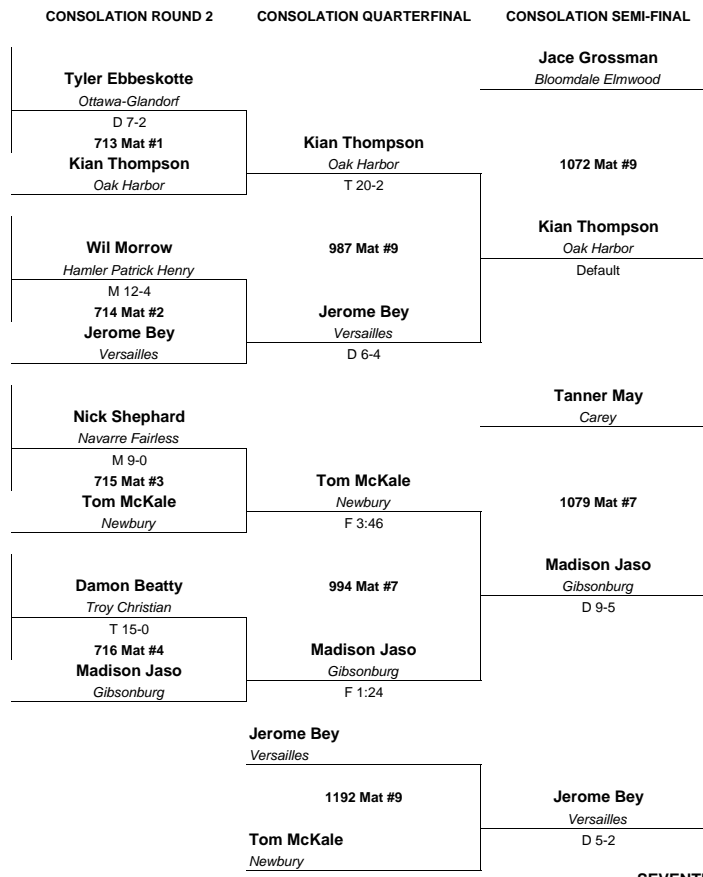

2017 DIVISION 3 STATE TOURNAMENT

182 LBS

CO=Coshocton  
GH=Garfield Hts  
TR=Troy  
WA=Waite

- ROUND 1**
- 1 Zach Steiner GH-1 (12) 36-2  
*Creston Norwayne*  
081 Mat #1
  - 2 Tyler Ebbeskotte TR-4 (12) 20-5  
*Ottawa-Glandorf*
  - 3 Mason Burger CO-3 (12) 31-12  
*Galion Northmor*  
082 Mat #2
  - 4 Madison Jaso WA-2 (12) 45-3  
*Gibsonburg*
  - 5 Garrett Duncan CO-2 (11) 10-5  
*Bridgeport*  
083 Mat #3
  - 6 Jace Grossman WA-3 (12) 46-5  
*Bloomdale Elmwood*
  - 7 Tom McKale GH-4 (12) 38-4  
*Newbury*  
084 Mat #4
  - 8 Wil Morrow TR-1 (9) 34-6  
*Hamler Patrick Henry*
  - 9 Austin Carroll CO-1 (10) 43-8  
*Chillicothe Zane Trace*  
085 Mat #5
  - 10 Tanner May WA-4 (9) 37-8  
*Carey*
  - 11 Nick Shephard GH-3 (11) 42-5  
*Navarre Fairless*  
086 Mat #6
  - 12 Jerome Bey TR-2 (12) 36-10  
*Versailles*
  - 13 James Handwerk GH-2 (12) 45-1  
*Rocky River Lutheran West*  
087 Mat #7
  - 14 Damon Beatty TR-3 (11) 39-11  
*Troy Christian*
  - 15 Gunnar Angel CO-4 (12) 34-12  
*Sugarcreek Garaway*  
088 Mat #8
  - 16 Kian Thompson WA-1 (12) 21-3  
*Oak Harbor*

- 2016 Division 3 State Placers**
- 1 James Handwerk, Lutheran West (11) GH-1
  - 2 Gaige Willis, Pymatuning Valley (10) GH-3
  - 3 Corbin Bunsold, North Union (12) TR-3
  - 4 Tristan Anderson, Waynedale (12) GH-4
  - 5 Daniel Beemer, Ottawa Glandorf (10) TR-1
  - 6 Josh Bialosky, Beachwood (11) GH-2
  - 7 Hudson Jump, Grandview Heights (9) HE-1
  - 8 Madison Jaso, Gibsonburg (11) WA-2

3

- CONSOLATION ROUND 1**
- Tyler Ebbeskotte  
*Ottawa-Glandorf*  
377 Mat #1
  - Mason Burger  
*Galion Northmor*
  - Garrett Duncan  
*Bridgeport*  
378 Mat #2
  - Wil Morrow  
*Hamler Patrick Henry*
  - Austin Carroll  
*Chillicothe Zane Trace*  
379 Mat #3
  - Nick Shephard  
*Navarre Fairless*
  - Damon Beatty  
*Troy Christian*  
380 Mat #4
  - Gunnar Angel  
*Sugarcreek Garaway*

FIFTH

THIRD

CHAMPIONSHIP