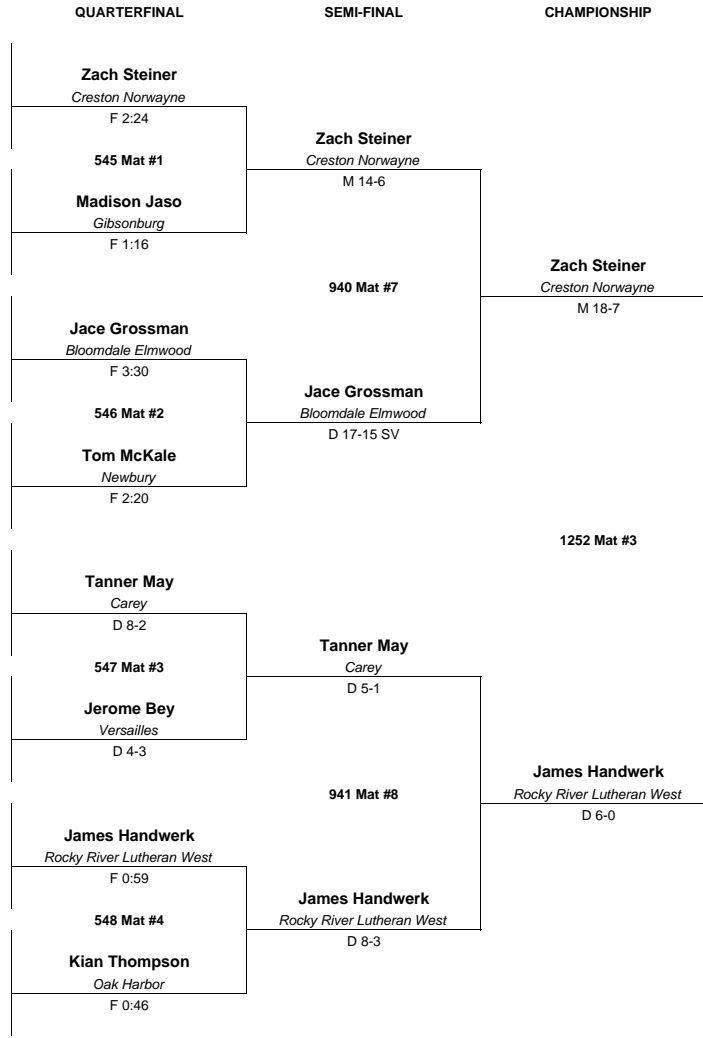

2017 DIVISION 3 STATE TOURNAMENT

182 LBS

CO=Coshocton  
GH=Garfield Hts  
TR=Troy  
WA=Waite

- ROUND 1**
- 1 Zach Steiner GH-1 (12) 36-2  
*Creston Norwayne*  
081 Mat #1
  - 2 Tyler Ebbeskotte TR-4 (12) 20-5  
*Ottawa-Glandorf*
  - 3 Mason Burger CO-3 (12) 31-12  
*Galion Northmor*  
082 Mat #2
  - 4 Madison Jaso WA-2 (12) 45-3  
*Gibsonburg*
  - 5 Garrett Duncan CO-2 (11) 10-5  
*Bridgeport*  
083 Mat #3
  - 6 Jace Grossman WA-3 (12) 46-5  
*Bloomdale Elmwood*
  - 7 Tom McKale GH-4 (12) 38-4  
*Newbury*  
084 Mat #4
  - 8 Wil Morrow TR-1 (9) 34-6  
*Hamler Patrick Henry*
  - 9 Austin Carroll CO-1 (10) 43-8  
*Chillicothe Zane Trace*  
085 Mat #5
  - 10 Tanner May WA-4 (9) 37-8  
*Carey*
  - 11 Nick Shephard GH-3 (11) 42-5  
*Navarre Fairless*  
086 Mat #6
  - 12 Jerome Bey TR-2 (12) 36-10  
*Versailles*
  - 13 James Handwerk GH-2 (12) 45-1  
*Rocky River Lutheran West*  
087 Mat #7
  - 14 Damon Beatty TR-3 (11) 39-11  
*Troy Christian*
  - 15 Gunnar Angel CO-4 (12) 34-12  
*Sugarcreek Garaway*  
088 Mat #8
  - 16 Kian Thompson WA-1 (12) 21-3  
*Oak Harbor*

- 2016 Division 3 State Placers**
- 1 James Handwerk, Lutheran West (11) GH-1
  - 2 Gaige Willis, Pymatuning Valley (10) GH-3
  - 3 Corbin Bunsold, North Union (12) TR-3
  - 4 Tristan Anderson, Waynedale (12) GH-4
  - 5 Daniel Beemer, Ottawa Glandorf (10) TR-1
  - 6 Josh Bialosky, Beachwood (11) GH-2
  - 7 Hudson Jump, Grandview Heights (9) HE-1
  - 8 Madison Jaso, Gibsonburg (11) WA-2

3

- CONSOLATION ROUND 1**
- Tyler Ebbeskotte  
*Ottawa-Glandorf*  
377 Mat #1
  - Mason Burger  
*Galion Northmor*
  - Garrett Duncan  
*Bridgeport*  
378 Mat #2
  - Wil Morrow  
*Hamler Patrick Henry*
  - Austin Carroll  
*Chillicothe Zane Trace*  
379 Mat #3
  - Nick Shephard  
*Navarre Fairless*
  - Damon Beatty  
*Troy Christian*  
380 Mat #4
  - Gunnar Angel  
*Sugarcreek Garaway*

FIFTH

THIRD

CHAMPIONSHIP