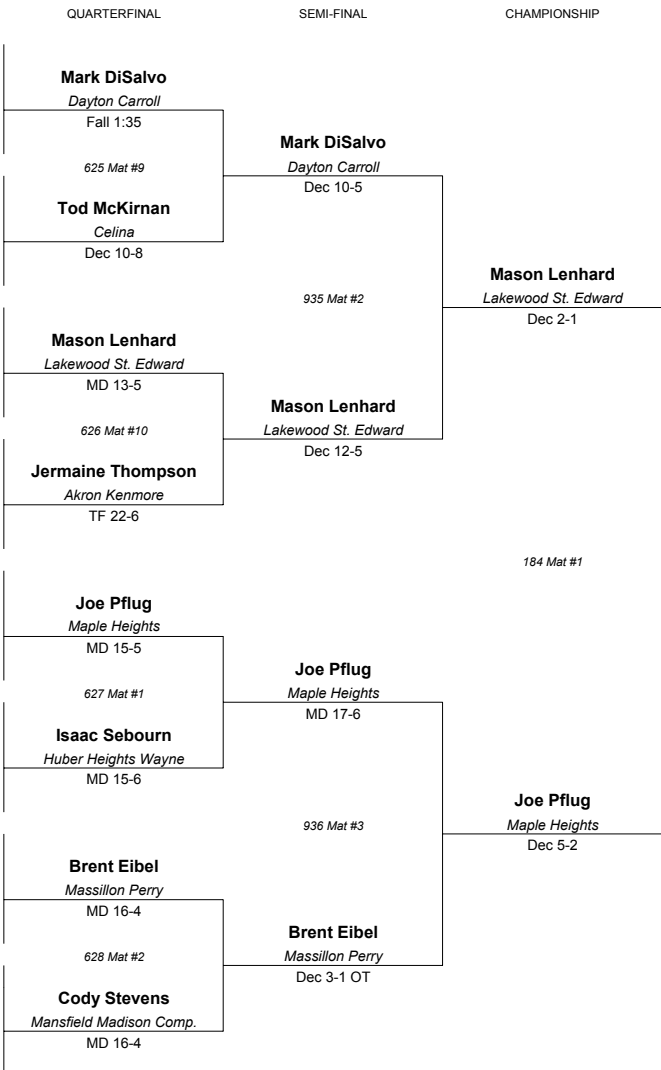

2000 DIVISION 1 STATE TOURNAMENT

119 LBS

1. ROUND 1
2. **1 Mark DiSalvo, FA-1 (12) 33-7**
     Dayton Carroll
     241 Mat #7
   - **2 Matt Reynolds, HI-5 (12) 24-4**
     Oregon Clay
   - **3 Hector Mendez, ME-3 (11) 30-10**
     Lorain Southview
     242 Mat #8
   - **4 Tod McKirnan, HI-2 (11) 34-4**
     Celina
   - **5 Mason Lenhard, ME-2 (12) 27-4**
     Lakewood St. Edward
     243 Mat #9
   - **6 Tom Josefowicz, HI-3 (12) 34-2**
     Holland Springfield
   - **7 Danny Hill, FA-4 (12) 27-12**
     Cincinnati Archbishop Moeller
     244 Mat #10
   - **8 Jermaine Thompson, PY-1 (10) 38-4**
     Akron Kenmore
   - **9 Joe Pflug, ME-1 (10) 33-0**
     Maple Heights
     245 Mat #1
   - **10 Chris Hansen, HI-4 (11) 35-10**
     Pickerington
   - **11 Isaac Sebourn, FA-3 (11) 24-9**
     Huber Heights Wayne
     246 Mat #2
   - **12 Mike Hewitt, PY-2 (12) 21-7**
     Medina
   - **13 David Wolf, FA-2 (10) 34-2**
     Clayton Northmont
     247 Mat #3
   - **14 Brent Eibel, PY-3 (12) 37-6**
     Massillon Perry
   - **15 Stephen Wolery, FA-5 (10) 31-6**
     West Chester Lakota West
     248 Mat #4
   - **16 Cody Stevens, HI-1 (12) 35-5**
     Mansfield Madison Comp.