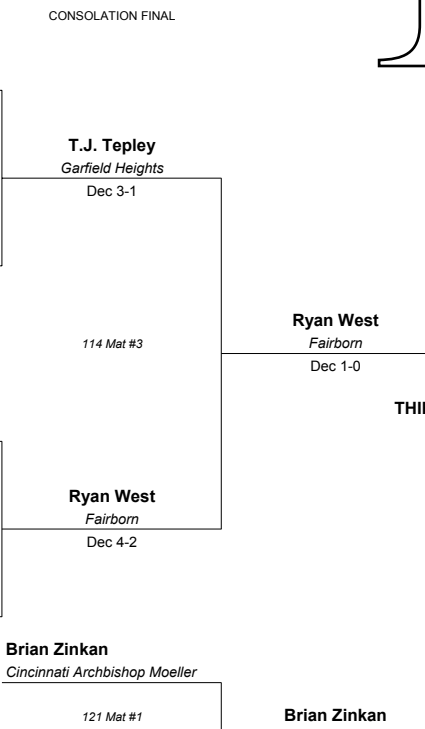

FA=Fairfield
ME=Mentor
HI=Hilliard
PY=Massillon Perry

1999 Division 1 State Placers
Champion - Jeff Ratliff, Marion Harding (12)
Runner-Up - Jake Percival, Amherst Steele (11)
Third - Shaun Walls, Sandusky (12)
Fourth - Joe Zinkan, Cincinnati Archbishop Moeller (10)
Fifth - Josh Wiles, Holland Springfield (12)
Sixth - Chris Kremer, Greensburg Green (11)

CONSOLATION ROUND 1

James Gonzalez
Toledo Start
465 Mat #7

Evan Ware
Westlake

T.J. Tepley
Garfield Heights
466 Mat #8

Nick Reiter
Huber Heights Wayne

Dustin Rike
Worthington Kilbourne
467 Mat #9

Greg Tarnai
Parma Heights Valley Forge

Jay McGee
Cuyahoga Falls
468 Mat #10

Jeremy Salyers
Fairfield