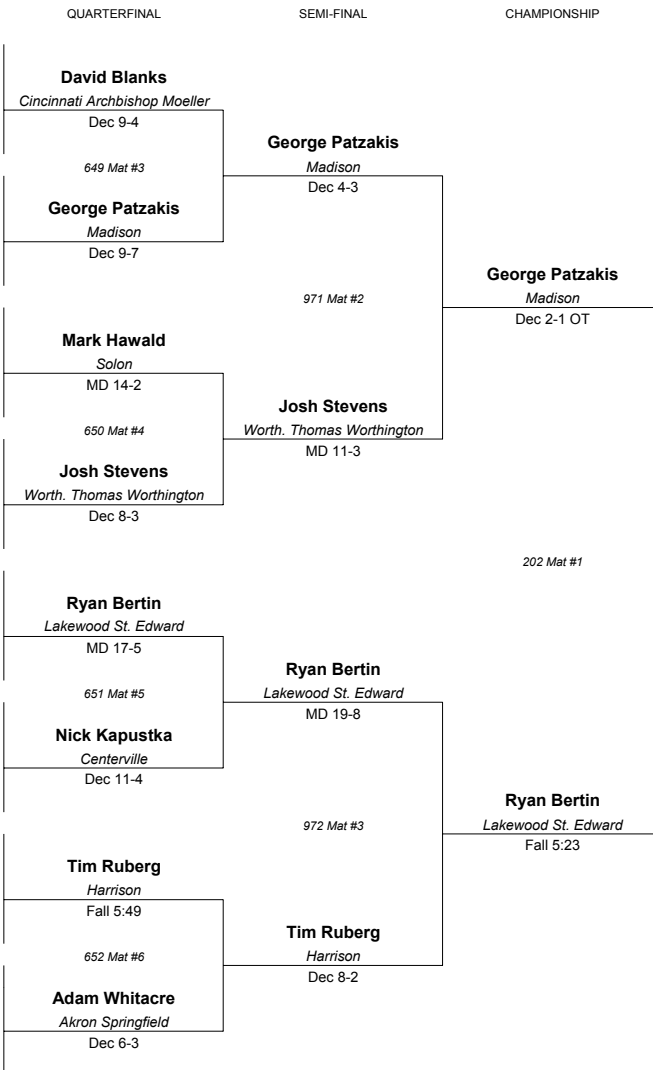

2000 DIVISION 1 STATE TOURNAMENT

152 LBS

1. ROUND 1
2. 1 David Blanks, FA-1 (11) 31-3
     Cincinnati Archbishop Moeller
     289 Mat #5
   - 2 Chad Marzec, HI-4 (11) 33-3
     Toledo St. Francis DeSales
   - 3 George Patzakis, ME-3 (11) 31-3
     Madison
     290 Mat #6
   - 4 Chris Kallai, PY-2 (11) 31-5
     Wadsworth
   - 5 Mark Hawald, ME-2 (12) 23-11
     Solon
     291 Mat #7
   - 6 Brett McNally, PY-3 (12) 32-4
     North Royalton
   - 7 Alex McElroy, FA-4 (12) 36-12
     Lebanon
     292 Mat #8
   - 8 Josh Stevens, HI-1 (12) 36-2
     Worth. Thomas Worthington
   - 9 Ryan Bertin, ME-1 (12) 33-0
     Lakewood St. Edward
     293 Mat #9
   - 10 Alex Strouth, HI-5 (12) 34-5
     Dublin Coffman
   - 11 Tommy Bauer, HI-3 (11) 39-8
     Ashland
     294 Mat #10
   - 12 Nick Kapustka, FA-2 (12) 41-2
     Centerville
   - 13 Grant Gillette, HI-2 (12) 27-10
     Wapakoneta
     295 Mat #1
   - 14 Tim Ruberg, FA-3 (11) 32-6
     Harrison
     652 Mat #6
   - 15 Ed Willis, FA-5 (12) 25-10
     Liberty Township Lakota East
     296 Mat #2
   - 16 Adam Whitacre, PY-1 (12) 29-6
     Akron Springfield