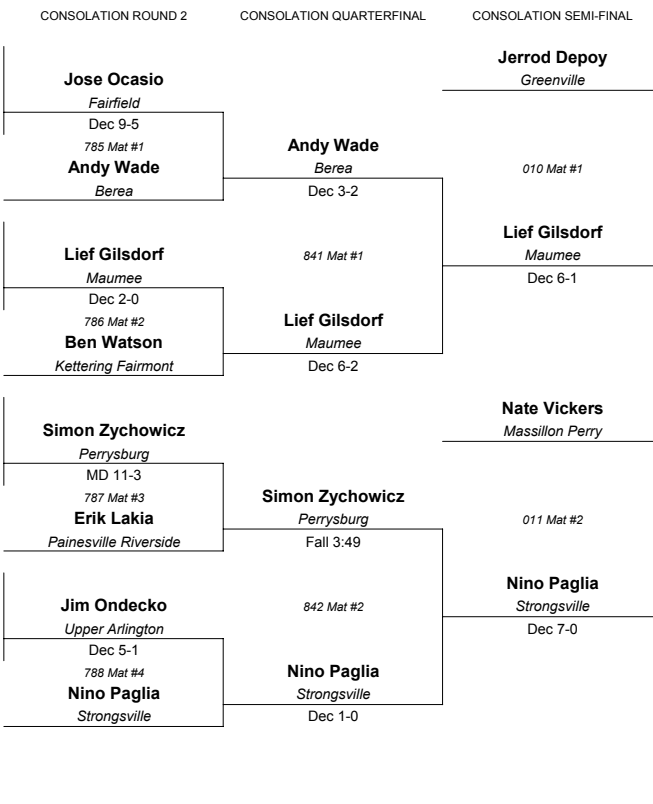

FA=Fairfield
ME=Mentor
HI=Hilliard
PY=Massillon Perry

1999 Division 1 State Placers
Champion - Kyle Ott, Huber Heights Wayne (10)
Runner-Up - Joey Pflug, Maple Heights (9)
Third - Brett Purcell, Dublin Coffman (12)
Fourth - Mark Moos, Lakewood St. Edward (9)
Fifth - Ray Sabin, Eastlake North (12)
Sixth - Nate Vickers, Massillon Perry (11)

CONSOLATION ROUND 1

Jose Ocasio
Fairfield
449 Mat #1

Steve Weaver
Toledo Waite

Lief Gilsdorf
Maumee
450 Mat #2

Jack Bridenbaugh
Defiance

Simon Zychowicz
Perrysburg
451 Mat #3

David Candy
Cincinnati Archbishop Moeller

Scott Loebker
Cincinnati Anderson
452 Mat #4

Jim Ondecko
Upper Arlington