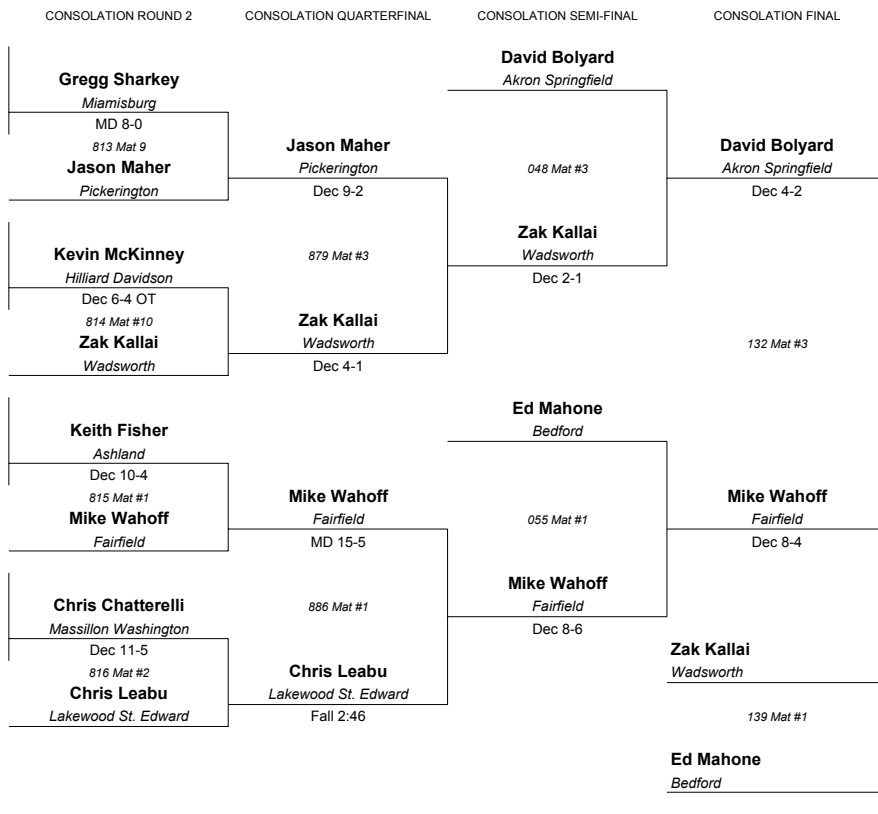

THIRD

FIFTH