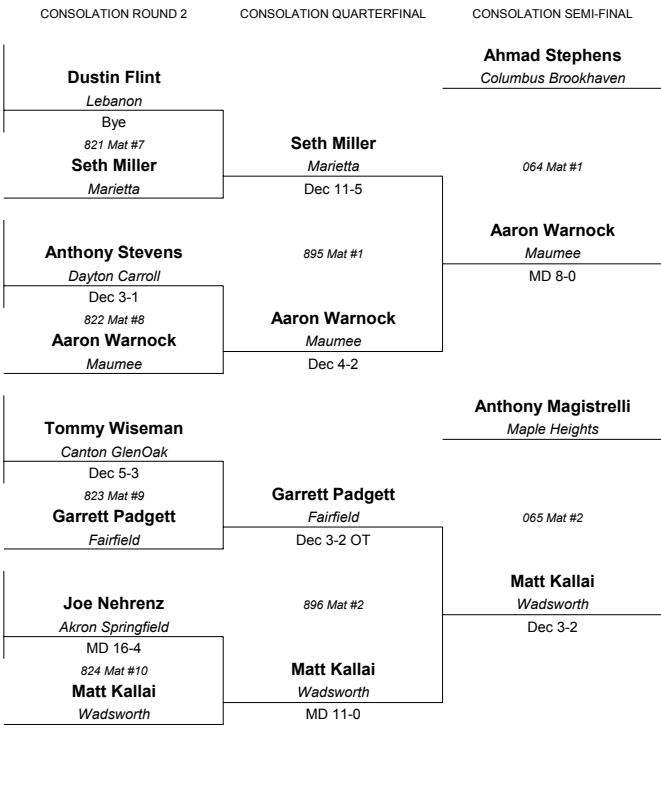

FA=Fairfield
ME=Mentor
HI=Hilliard
PY=Massillon Perry

1999 Division 1 State Placers
Champion - Ryan Lange, Macedonia Nordonia (12)
Runner-Up - Joseph Phillips, Maple Heights (11)
Third - Vince Carraher, Cincinnati St. Xavier (12)
Fourth - Ken Blidner, Westerville South (12)
Fifth - Jeff Clemens, Dayton Carroll (10)
Sixth - David Mahone, Solon (11)

CONSOLATION ROUND 1

Chris Apfelstadt
Dublin Scioto
485 Mat #7

Dustin Flint
Lebanon

Chris Knudsen
Galloway Westland
486 Mat #8

Anthony Stevens
Dayton Carroll

Jeff Ostolthoff
Cincinnati Archbishop Moeller
487 Mat #9

Tommy Wiseman
Canton GlenOak

Joe Nehrenz
Akron Springfield
488 Mat #10

Phil Rogacki
Holland Springfield