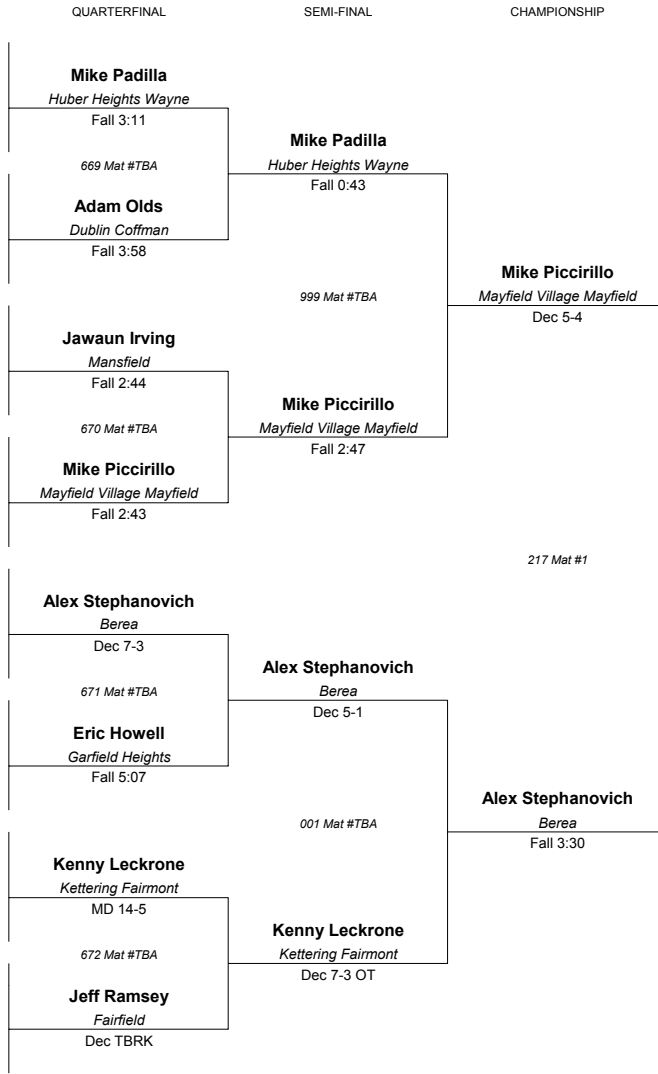

2000 DIVISION 1 STATE TOURNAMENT

275 LBS

FA=Fairfield
ME=Mentor
HI=Hilliard
PY=Massillon Perry

ROUND 1

1 Mike Padilla, FA-1 (12) 37-3
Huber Heights Wayne
329 Mat #TBA

2 Doug Wernke, HI-5 (11) 31-11
Wapakoneta

3 Seth Gintz, PY-3 (12) 25-6
Dover
330 Mat #TBA

4 Adam Olds, HI-2 (11) 30-2
Dublin Coffman

5 Nick Shannon, PY-2 (12) 25-5
Middleburg Heights Midpark
331 Mat #TBA

6 Jawaun Irving, HI-3 (12) 36-3
Mansfield
670 Mat #TBA

7 Paul Rogers, FA-4 (12) 30-6
Logan
332 Mat #TBA

8 Mike Piccirillo, ME-1 (12) 32-0
Mayfield Village Mayfield

9 Alex Stephanovich, PY-1 (12) 32-0
Berea
333 Mat #TBA

10 John Seng, HI-4 (12) 17-6
Findlay

11 Oliver Hyams, FA-3 (12) 29-4
Cincinnati Sycamore
334 Mat #TBA

12 Eric Howell, ME-2 (12) 27-4
Garfield Heights

13 Kenny Leckrone, FA-2 (11) 28-7
Kettering Fairmont
335 Mat #TBA

14 Jed Failor, ME-3 (12) 32-7
Westlake
672 Mat #TBA

15 Jeff Ramsey, FA-5 (12) 31-6
Fairfield
336 Mat #TBA

16 Chris Burtcher, HI-1 (12) 25-1
Toledo Central Catholic

Mike Piccirillo
Mayfield Village Mayfield
Dec 5-4

Alex Stephanovich
Berea
Dec 3-1

CHAMPIONSHIP

Alex Stephanovich
Berea
Fall 3:30

1999 Division 1 State Placers
Champion - Troy Bowers, Westerville South (12)
Runner-Up - Alex Stephanovich, Berea (11)
Third - Russ Davie, Perrysburg (12)
Fourth - Mike Piccirillo, Mayfield Village Mayfield (11)
Fifth - Edward Thomas, Cleveland Heights (12)
Sixth - Ben Hamm, Lewis Center Olentangy (11)

CONSOLATION ROUND 1

Doug Wernke
Wapakoneta
501 Mat #TBA

Seth Gintz
Dover

Nick Shannon
Middleburg Heights Midpark
502 Mat #TBA

Paul Rogers
Logan

John Seng
Findlay
503 Mat #TBA

Oliver Hyams
Cincinnati Sycamore

Jed Failor
Westlake
504 Mat #TBA

Chris Burtcher
Toledo Central Catholic