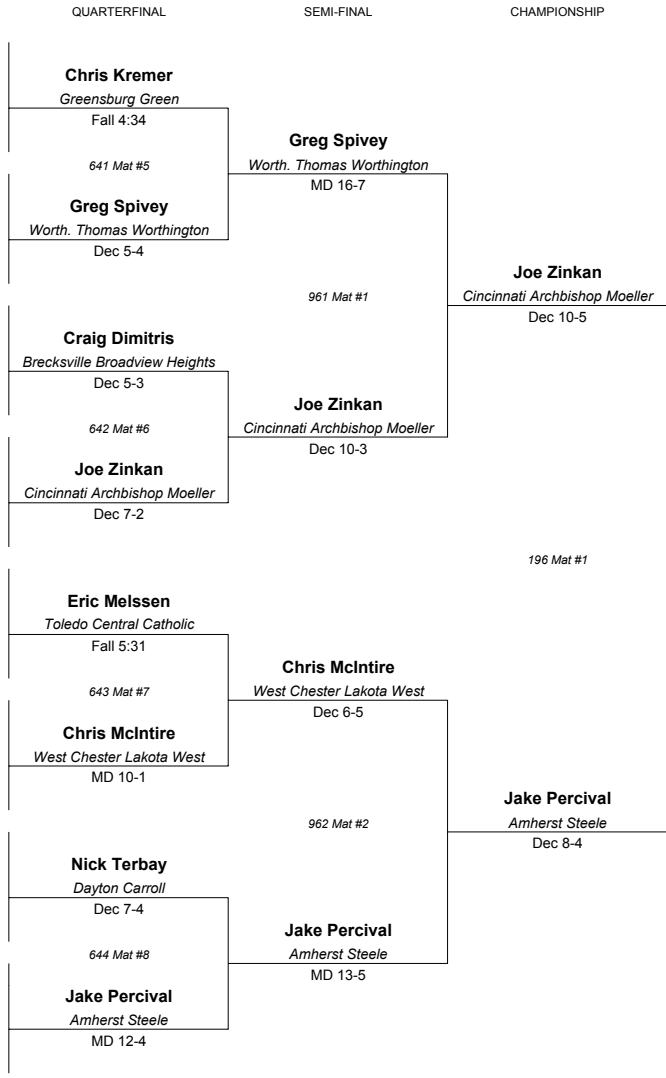

2000 DIVISION 1 STATE TOURNAMENT

140 LBS

1. ROUND 1
2. 1 Chris Kremer, PY-1 (12) 32-6
     Greensburg Green
     273 Mat #9
   - 2 Mike Jablonski, FA-4 (12) 27-10
     Cincinnati St. Xavier
   - 3 Paul Dunstan, ME-3 (11) 24-12
     Lakewood St. Edward
     274 Mat #10
   - 4 Greg Spivey, HI-2 (11) 38-4
     Worth. Thomas Worthington
   - 5 Craig Dimitris, ME-2 (12) 31-3
     Brecksville Broadview Heights
     275 Mat #1
   - 6 Nick Eger, HI-3 (11) 33-3
     Dublin Coffman
   - 7 Adam Huddle, HI-5 (10) 30-10
     Marion Harding
     276 Mat #2
   - 8 Joe Zinkan, FA-1 (11) 29-0
     Cincinnati Archbishop Moeller
   - 9 Eric Melssen, HI-1 (12) 38-4
     Toledo Central Catholic
     277 Mat #3
   - 10 Andy Eldridge, FA-5 (12) 32-8
     Fairborn
   - 11 Chris McIntire, FA-3 (12) 32-5
     West Chester Lakota West
     278 Mat #4
   - 12 Joshua Poracky, PY-2 (12) 26-10
     Youngstown Boardman
   - 13 Nick Terbay, FA-2 (10) 22-10
     Dayton Carroll
     279 Mat #5
   - 14 Jared Clouse, PY-3 (11) 29-11
     Massillon Perry
   - 15 Justin Maddox, HI-4 (12) 32-7
     Toledo Start
     280 Mat #6
   - 16 Jake Percival, ME-1 (12) 32-0
     Amherst Steele