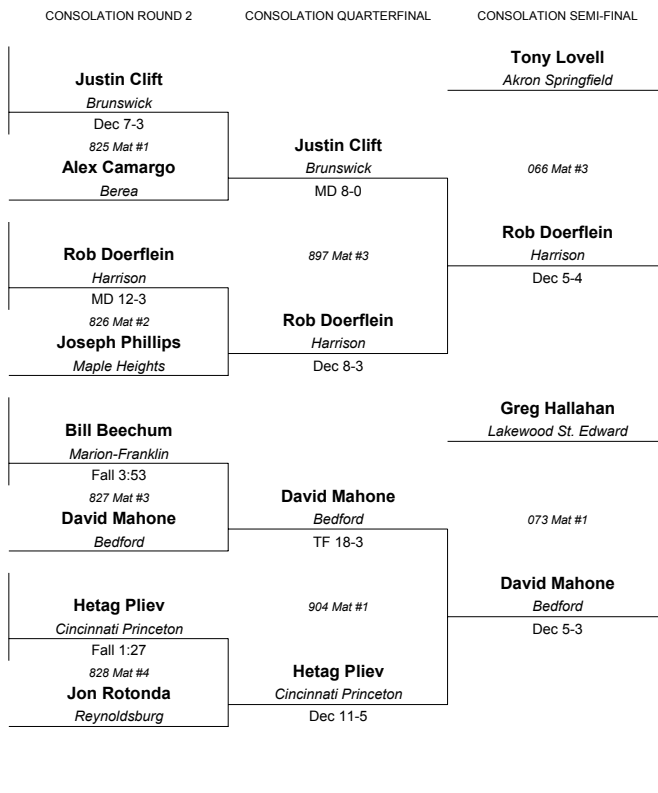

1. THIRD
2. FIFTH