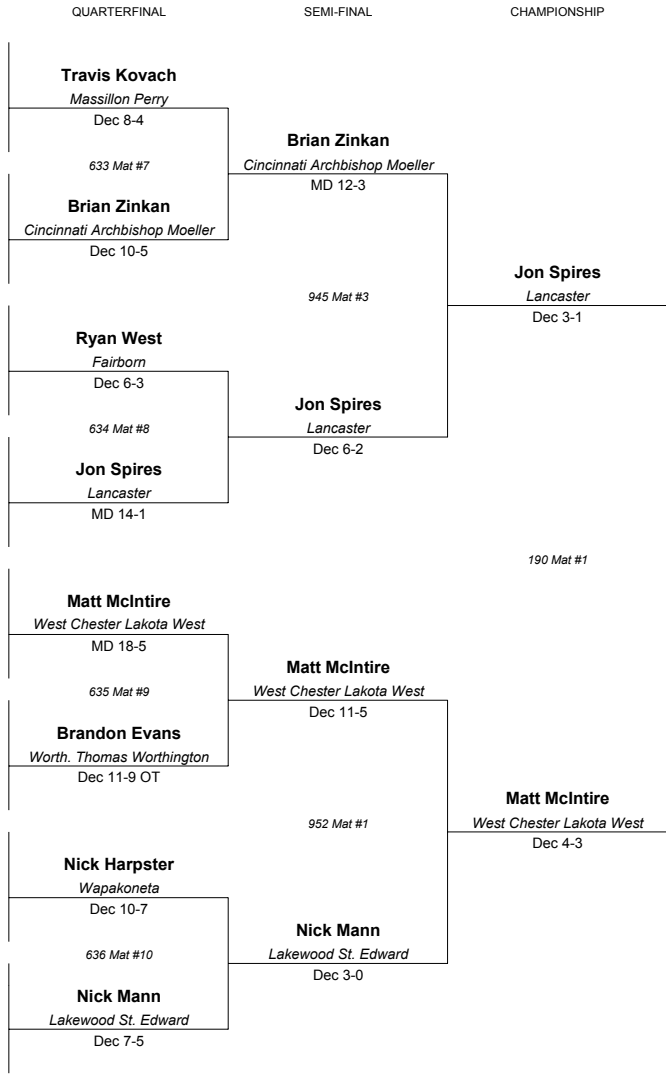

2000 DIVISION 1 STATE TOURNAMENT

130 LBS

ROUND 1

1 Travis Kovach, PY-1 (9) 27-9
Massillon Perry
257 Mat #3

2 James Gonzalez, HI-4 (12) 39-3
Toledo Start

3 Evan Ware, ME-3 (11) 29-9
Westlake
258 Mat #4

4 Brian Zinkan, FA-2 (11) 32-6
Cincinnati Archbishop Moeller

5 T.J. Tepley, ME-2 (11) 32-4
Garfield Heights
259 Mat #5

6 Ryan West, FA-3 (11) 40-3
Fairborn

7 Nick Reiter, FA-5 (10) 29-12
Huber Heights Wayne
260 Mat #6

8 Jon Spires, HI-1 (12) 39-1
Lancaster

9 Matt McIntire, FA-1 (10) 38-0
West Chester Lakota West
261 Mat #7

10 Dustin Rike, HI-5 (11) 27-10
Worthington Kilbourne

11 Greg Tarnai, PY-3 (12) 29-9
Parma Heights Valley Forge
262 Mat #8

12 Brandon Evans, HI-2 (11) 31-6
Worth. Thomas Worthington

13 Jay McGee, PY-2 (10) 28-9
Cuyahoga Falls
263 Mat #9

14 Nick Harpster, HI-3 (12) 35-8
Wapakoneta

15 Jeremy Salyers, FA-4 (12) 19-8
Fairfield
264 Mat #10

16 Nick Mann, ME-1 (12) 28-6
Lakewood St. Edward