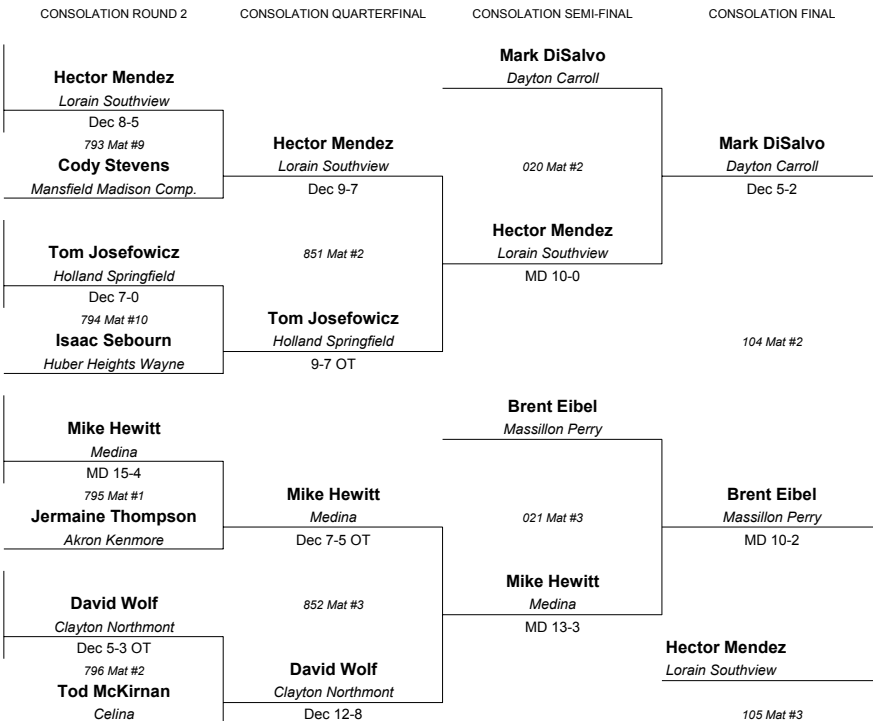

FA=Fairfield
ME=Mentor
HI=Hilliard
PY=Massillon Perry

1999 Division 1 State Placers
Champion - Mark Jayne, Lakewood St. Edward (11)
Runner-Up - Rocky McKinney, Sandusky (12)
Third - Cory Smith, Marion Harding (12)
Fourth - Nick Spatola, Cincinnati Elder (10)
Fifth - Barry Saley, Akron Springfield (12)
Sixth - Bill Heldman, Marietta (11)

1. CONSOLATION ROUND 1
2. **Matt Reynolds**
     Oregon Clay
     457 Mat #9
   - **Hector Mendez**
     Lorain Southview
   - **Tom Josefowicz**
     Holland Springfield
     458 Mat #10
   - **Danny Hill**
     Cincinnati Archbishop Moeller
   - **Chris Hansen**
     Pickerington
     459 Mat #1
   - **Mike Hewitt**
     Medina
   - **David Wolf**
     Clayton Northmont
     460 Mat #2
   - **Stephen Wolery**
     West Chester Lakota West