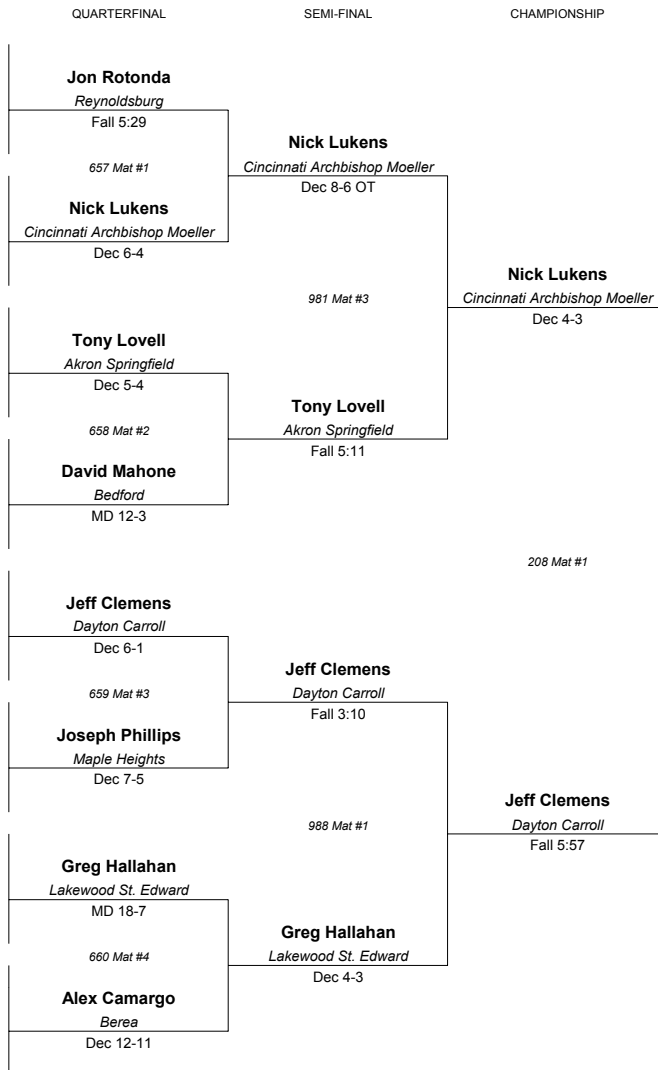

2000 DIVISION 1 STATE TOURNAMENT

171 LBS

FA=Fairfield
ME=Mentor
HI=Hilliard
PY=Massillon Perry

1. ROUND 1
2. 1 Jon Rotonda, HI-1 (12) 35-4
     Reynoldsburg
   - 2 Casey Abrams, FA-5 (12) 30-5
     Lebanon
   - 3 Nick Lukens, FA-3 (11) 31-6
     Cincinnati Archbishop Moeller
   - 4 Justin Clift, PY-2 (12) 30-6
     Brunswick
   - 5 Rob Doerflein, FA-2 (12) 34-5
     Harrison
   - 6 Tony Lovell, PY-3 (12) 38-8
     Akron Springfield
   - 7 Justin Edwards, HI-4 (11) 25-8
     Mansfield Madison Comp.
   - 8 David Mahone, ME-1 (12) 25-3
     Bedford
   - 9 Jeff Clemens, FA-1 (11) 36-7
     Dayton Carroll
   - 10 Bob Francis, HI-5 (12) 29-5
     Maumee
   - 11 Bill Beechum, HI-3 (10) 30-7
     Marion-Franklin
   - 12 Joseph Phillips, ME-2 (12) 28-3
     Maple Heights
   - 13 John Sprangler, HI-2 (12) 25-4
     Grove City
   - 14 Greg Hallahan, ME-3 (12) 33-8
     Lakewood St. Edward
   - 15 Hetag Pliev, FA-4 (10) 33-4
     Cincinnati Princeton
   - 16 Alex Camargo, PY-1 (11) 34-1
     Berea

1. 1999 Division 1 State Placers
2. Champion - Vincent Gay, Trotwood-Madison (12)
   - Runner-Up - Matt Collins, Miamisburg (12)
   - Third - Dan Salmon, Worthington Kilbourne (12)
   - Fourth - Jason Fenos, North Royalton (12)
   - Fifth - Dave Lance, Wadsworth (12)
   - Sixth - Brett Livingston, Cincinnati Sycamore (12)

1. CONSOLATION ROUND 1
2. Casey Abrams
     Lebanon
   - Justin Clift
     Brunswick
   - Rob Doerflein
     Harrison
   - Justin Edwards
     Mansfield Madison Comp.
   - Bob Francis
     Maumee
   - Bill Beechum
     Marion-Franklin
   - John Sprangler
     Grove City
   - Hetag Pliev
     Cincinnati Princeton