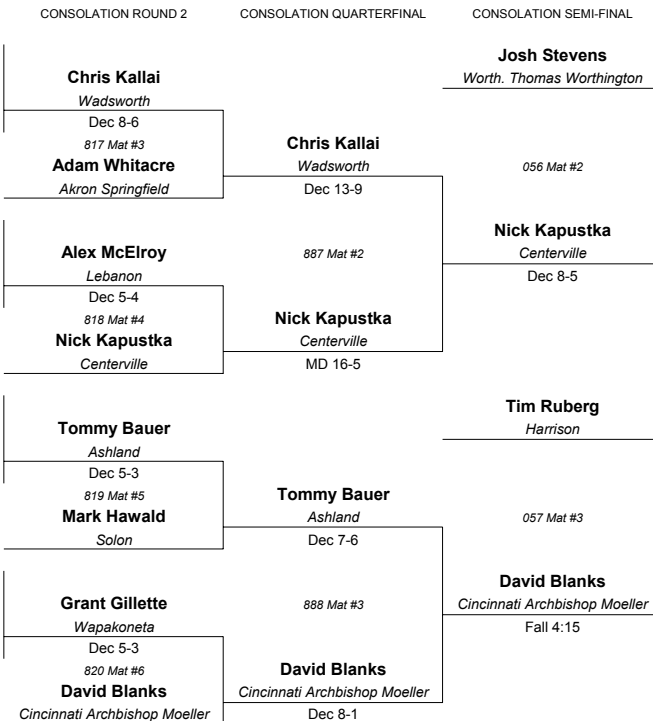

FA=Fairfield
ME=Mentor
HI=Hilliard
PY=Massillon Perry

1999 Division 1 State Placers
Champion - Mike Tolar, Lakewood St. Edward (12)
Runner-Up - Sean Watters, Wadsworth (12)
Third - Dan Kull, Toledo St. John's Jesuit (12)
Fourth - Garrett Padgett, Fairfield (11)
Fifth - Anthony Magistrelli, Maple Heights (10)
Sixth - Ben Brenneman, Greensburg Green (12)

1. CONSOLATION ROUND 1
2. Chad Marzec
     Toledo St. Francis DeSales
     481 Mat #3
   - Chris Kallai
     Wadsworth
   - Brett McNally
     North Royalton
     482 Mat #4
   - Alex McElroy
     Lebanon
   - Alex Strouth
     Dublin Coffman
     483 Mat #5
   - Tommy Bauer
     Ashland
   - Grant Gillette
     Wapakoneta
     484 Mat #6
   - Ed Willis
     Liberty Township Lakota East