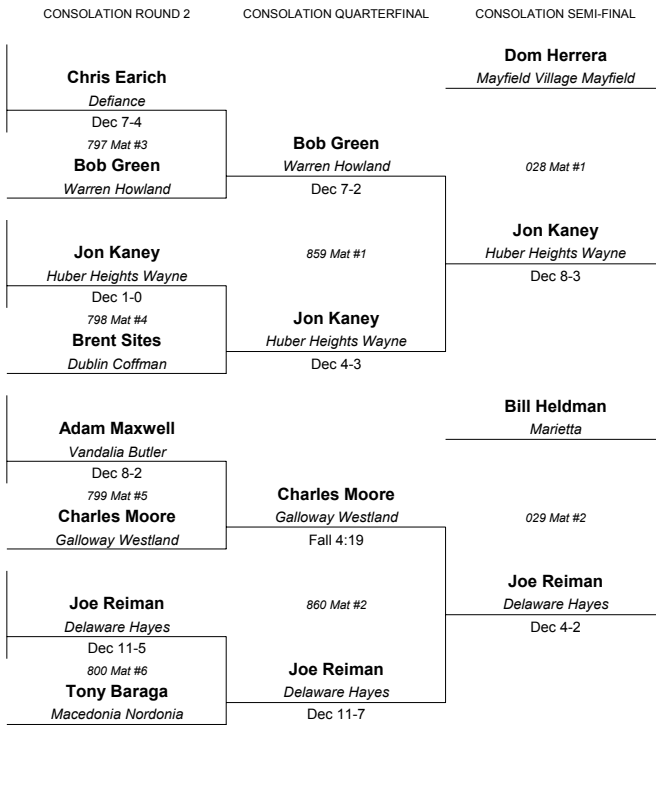

FA=Fairfield
ME=Mentor
HI=Hilliard
PY=Massillon Perry

1999 Division 1 State Placers
Champion - David Dies, Akron Springfield (12)
Runner-Up - Jason Bake, Massillon Jackson (10)
Third - Jon Spires, Lancaster (11)
Fourth - Kevin Maehl, Lewis Center Olentangy (12)
Fifth - Matt McIntire, West Chester Lakota West (9)
Sixth - Ryan West, Fairborn (10)

1. CONSOLATION ROUND 1
2. Chris Earich
     Defiance
     461 Mat #3
   - Justin Lansley
     Wadsworth
   - Jeremy Rohr
     Massillon Washington
     462 Mat #4
   - Jon Kaney
     Huber Heights Wayne
   - Tim Kist
     Hamilton
     463 Mat #5
   - Adam Maxwell
     Vandalia Butler
   - Joe Reiman
     Delaware Hayes
     464 Mat #6
   - Zach Adams
     Toledo St. John's Jesuit