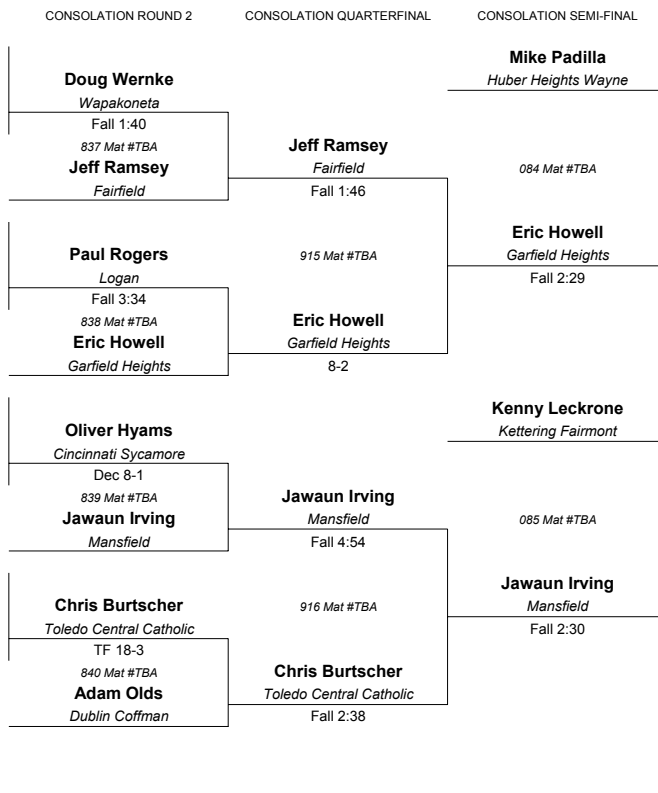

Mike Padilla
Huber Heights Wayne

Mike Padilla
Huber Heights Wayne
Dec 2-1

Eric Howell
Garfield Heights
Fall 2:29

Mike Padilla
Huber Heights Wayne
168 Mat #TBA
Dec 7-2

Kenny Leckrone
Kettering Fairmont
085 Mat #TBA
Dec 2-0

Eric Howell
Garfield Heights
169 Mat #TBA

Jawaun Irving
Mansfield
Dec 9-6

THIRD

FIFTH