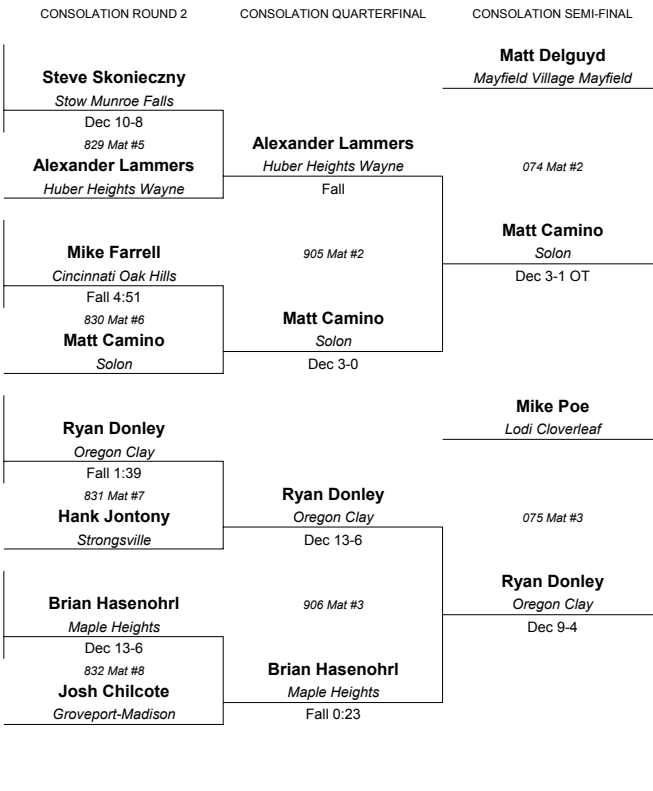

FA=Fairfield
ME=Mentor
HI=Hilliard
PY=Massillon Perry

1. 1999 Division 1 State Placers
2. Champion - Alexander Lammers, Huber Hts Wayne (1)
   - Runner-Up - Matt Thompson, Cin Winton Woods (12)
   - Third - Brent Miller, Wapakoneta (11)
   - Fourth - Levi Weppler, Marietta (12)
   - Fifth - Zach Freday, North Canton Hoover (11)
   - Sixth - Vincenzo DeVitis, Greensburg Green (12)

1. CONSOLATION ROUND 1
2. Kelly Cronin
     Cincinnati Archbishop Moeller
     493 Mat #5
   - Steve Skonieczny
     Stow Munroe Falls
   - Mike Farrell
     Cincinnati Oak Hills
     494 Mat #6
   - Jimmie Cherry
     Sandusky
   - Nick Hiller
     Greenville
     495 Mat #7
   - Ryan Donley
     Oregon Clay
   - Brian Hasenohrl
     Maple Heights
     496 Mat #8
   - Heath Branham
     Mansfield Madison Comp.