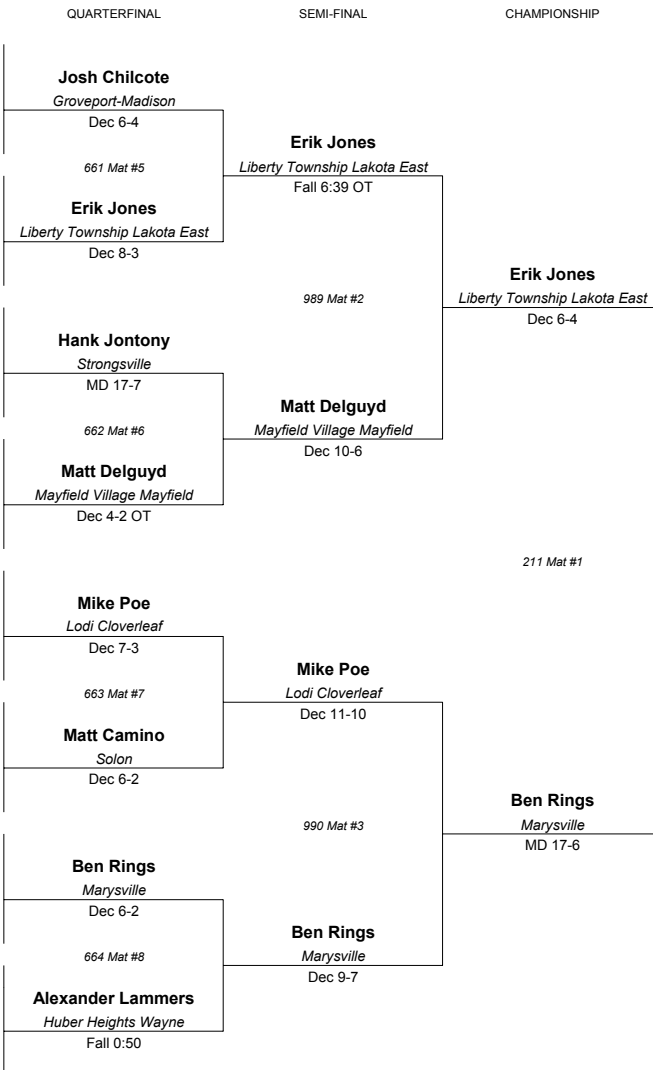

2000 DIVISION 1 STATE TOURNAMENT

189 LBS

1. ROUND 1
2. 1 Josh Chilcote, HI-1 (12) 34-0
     Groveport-Madison
     313 Mat #9
   - 2 Kelly Cronin, FA-5 (12) 29-4
     Cincinnati Archbishop Moeller
   - 3 Steve Skonieczny, PY-3 (12) 36-8
     Stow Munroe Falls
     314 Mat #10
   - 4 Erik Jones, FA-2 (12) 36-4
     Liberty Township Lakota East
   - 5 Hank Jontony, PY-2 (12) 31-2
     Strongsville
     315 Mat #1
   - 6 Mike Farrell, FA-3 (12) 32-5
     Cincinnati Oak Hills
   - 7 Jimmie Cherry, HI-4 (12) 24-8
     Sandusky
     316 Mat #2
   - 8 Matt Delguayd, ME-1 (10) 33-2
     Mayfield Village Mayfield
   - 9 Mike Poe, PY-1 (11) 25-4
     Lodi Cloverleaf
     317 Mat #3
   - 10 Nick Hiller, FA-4 (11) 34-6
     Greenville
     318 Mat #4
   - 11 Ryan Donley, HI-3 (12) 30-1
     Oregon Clay
     319 Mat #5
   - 12 Matt Camino, ME-2 (12) 23-9
     Solon
     320 Mat #6
   - 13 Ben Rings, HI-2 (12) 34-3
     Marysville
   - 14 Brian Hasenohrl, ME-3 (12) 27-4
     Maple Heights
   - 15 Heath Branham, HI-5 (12) 28-14
     Mansfield Madison Comp.
   - 16 Alexander Lammers, FA-1 (12) 32-1
     Huber Heights Wayne