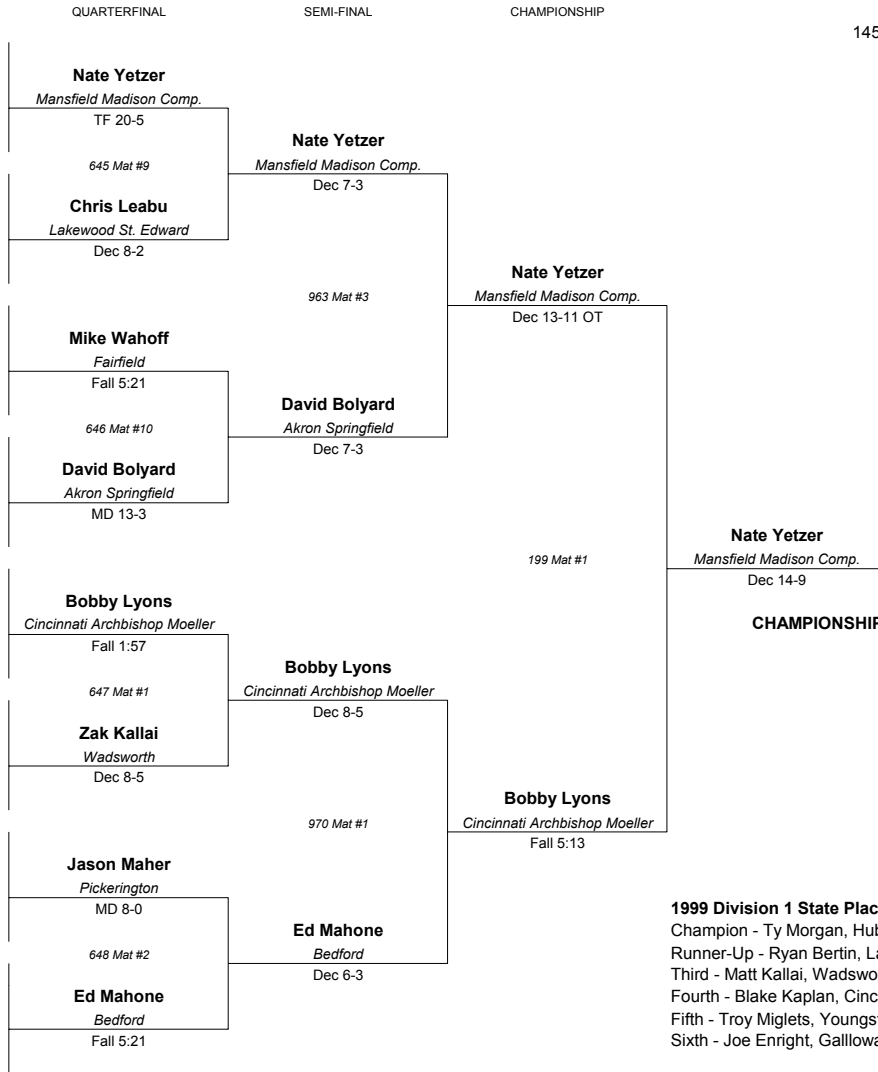

THIRD

FIFTH

2000 DIVISION 1 STATE TOURNAMENT

145 LBS

FA=Fairfield
ME=Mentor
HI=Hilliard
PY=Massillon Perry

- ROUND 1
- 1 Nate Yetzer, HI-1 (12) 40-1
Mansfield Madison Comp.
281 Mat #7
 - 2 Kyle McDaniel, FA-5 (12) 29-9
Huber Heights Wayne
 - 3 Chris Leabu, ME-3 (11) 28-8
Lakewood St. Edward
282 Mat #8
 - 4 Gregg Sharkey, FA-2 (12) 35-3
Miamisburg
 - 5 Mike Ashby, ME-2 (11) 34-6
Mentor
283 Mat #9
 - 6 Mike Wahoff, FA-3 (11) 29-4
Fairfield
 - 7 Kevin McKinney, HI-4 (12) 24-3
Hilliard Davidson
284 Mat #10
 - 8 David Bolyard, PY-1 (12) 36-0
Akron Springfield
 - 9 Bobby Lyons, FA-1 (12) 35-1
Cincinnati Archbishop Moeller
285 Mat #1
 - 10 Keith Fisher, HI-5 (12) 35-9
Ashland
 - 11 Rick Jackson, HI-3 (12) 34-5
Holland Springfield
286 Mat #2
 - 12 Zak Kallai, PY-2 (12) 34-2
Wadsworth
 - 13 Jason Maher, HI-2 (12) 25-4
Pickerington
287 Mat #3
 - 14 Chris Chatterelli, PY-3 (12) 32-8
Massillon Washington
 - 15 Bill Young, FA-4 (12) 26-4
Piqua
288 Mat #4
 - 16 Ed Mahone, ME-1 (11) 35-2
Bedford