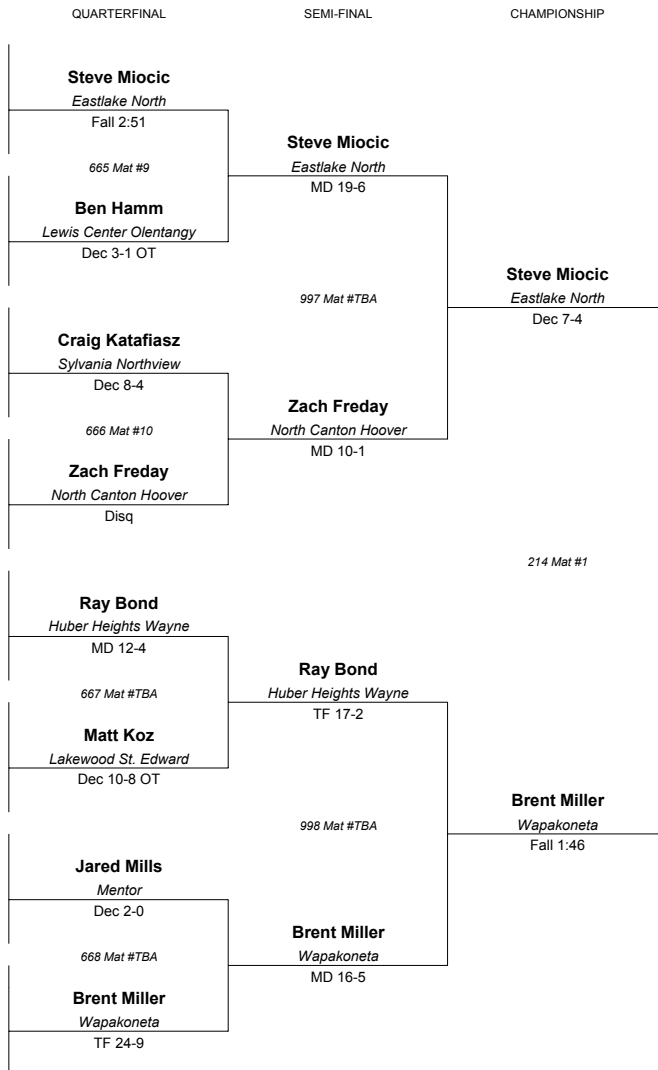

2000 DIVISION 1 STATE TOURNAMENT

215 LBS

1. ROUND 1
2. 1 Steve Miocic, ME-1 (12) 36-2
     Eastlake North
     321 Mat #7
   - 2 Tom Spreng, HI-5 (12) 36-7
     Mt. Vernon
   - 3 Ben Hamm, HI-3 (12) 30-11
     Lewis Center Olentangy
     322 Mat #8
   - 4 Aaron Foltz, FA-2 (12) 29-7
     Greenville
   - 5 Craig Katafiasz, HI-2 (11) 37-3
     Sylvania Northview
     323 Mat #9
   - 6 Jeremy Slaven, FA-3 (11) 42-5
     Lebanon
   - 7 Travis Wegley, FA-5 (12) 37-7
     New Carlisle Tecumseh
     324 Mat #10
   - 8 Zach Freday, PY-1 (12) 30-3
     North Canton Hoover
   - 9 Ray Bond, FA-1 (12) 34-2
     Huber Heights Wayne
     325 Mat #TBA
   - 10 Shawn Ritzenthaler, HI-4 (11) 40-5
     Worthington Kilbourne
   - 11 Tim Lange, PY-3 (12) 24-8
     Berea
     326 Mat #TBA
   - 12 Matt Koz, ME-2 (9) 27-5
     Lakewood St. Edward
   - 13 Rob Becker, PY-2 (12) 32-7
     Dover
     327 Mat #TBA
   - 14 Jared Mills, ME-3 (12) 34-3
     Mentor
   - 15 Logan Ash, FA-4 (12) 32-8
     Marietta
     328 Mat #TBA
   - 16 Brent Miller, HI-1 (12) 30-2
     Wapakoneta