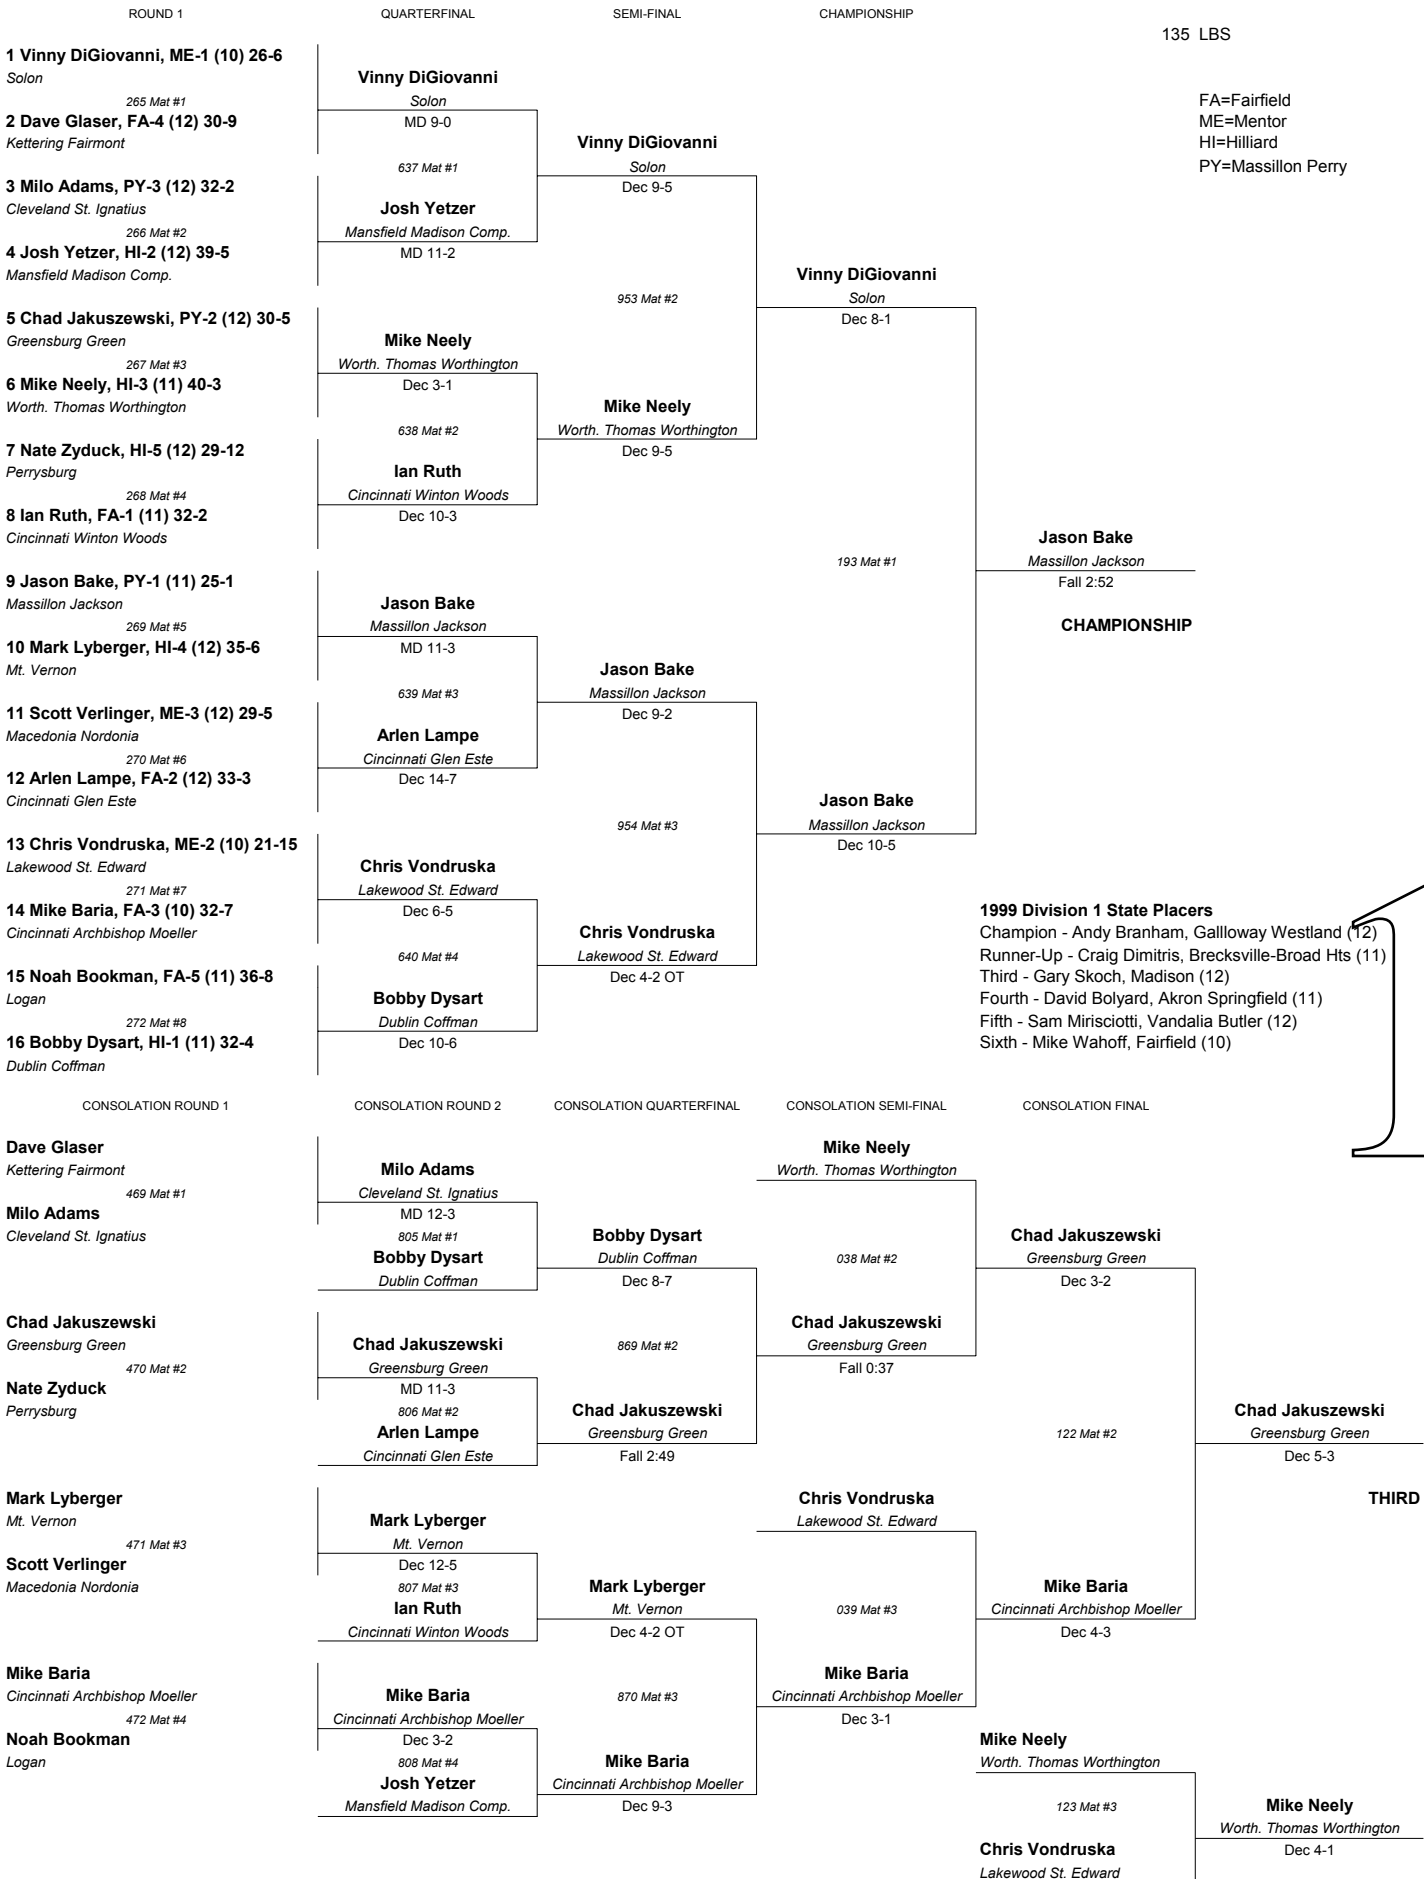

Jay McGee
Cuyahoga Falls
 468 Mat #10

Jeremy Salyers
Fairfield

THIRD

FIFTH

2000 DIVISION 1 STATE TOURNAMENT

135 LBS

1999 Division 1 State Placers
 Champion - Andy Branham, Gallowsy Westland (12)
 Runner-Up - Craig Dimitris, Brecksville-Broad Hts (11)
 Third - Gary Skoch, Madison (12)
 Fourth - David Bolyard, Akron Springfield (11)
 Fifth - Sam Mirisciotti, Vandalia Butler (12)
 Sixth - Mike Wahoff, Fairfield (10)