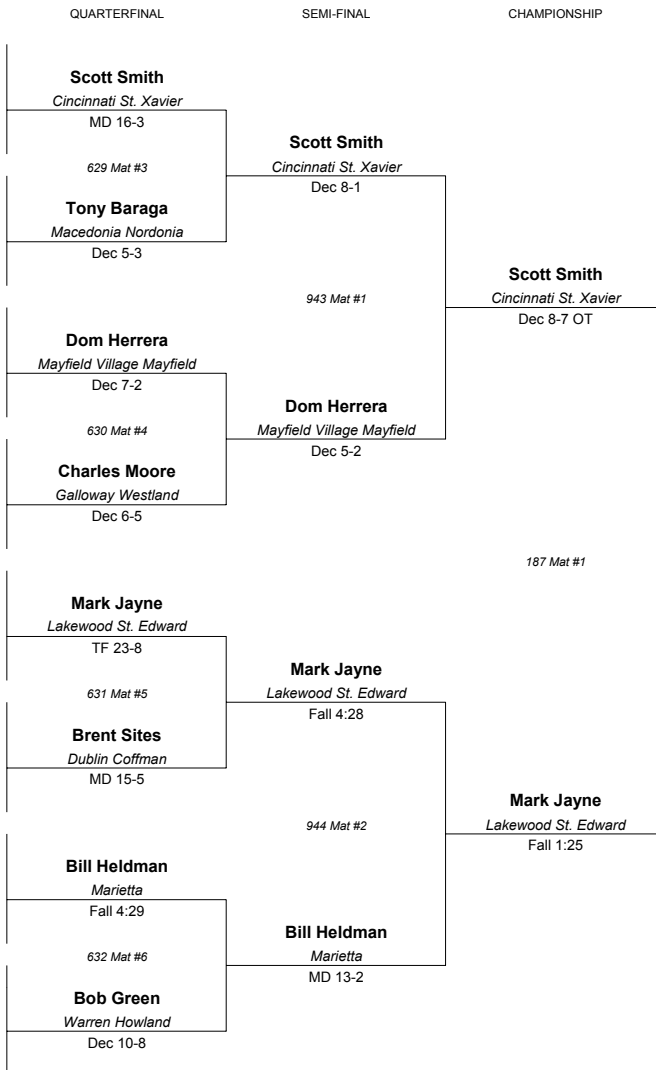

2000 DIVISION 1 STATE TOURNAMENT

125 LBS

1. ROUND 1
2. 1 Scott Smith, FA-1 (12) 39-0
     Cincinnati St. Xavier
     249 Mat #5
   - 2 Chris Earich, HI-4 (12) 26-7
     Defiance
   - 3 Justin Lansley, PY-3 (12) 34-8
     Wadsworth
     250 Mat #6
   - 4 Tony Baraga, ME-2 (12) 30-8
     Macedonia Nordonia
   - 5 Jeremy Rohr, PY-2 (12) 30-5
     Massillon Washington
     251 Mat #7
   - 6 Dom Herrera, ME-3 (11) 34-5
     Mayfield Village Mayfield
   - 7 Jon Kaney, FA-4 (10) 29-8
     Huber Heights Wayne
     252 Mat #8
   - 8 Charles Moore, HI-1 (11) 32-5
     Galloway Westland
   - 9 Mark Jayne, ME-1 (12) 36-0
     Lakewood St. Edward
     253 Mat #9
   - 10 Tim Kist, FA-5 (11) 34-10
     Hamilton
   - 11 Adam Maxwell, FA-3 (11) 29-8
     Vandalia Butler
     254 Mat #10
   - 12 Brent Sites, HI-2 (12) 29-5
     Dublin Coffman
   - 13 Bill Heldman, FA-2 (12) 39-4
     Marietta
     255 Mat #1
   - 14 Joe Reiman, HI-3 (12) 39-3
     Delaware Hayes
   - 15 Zach Adams, HI-5 (11) 28-7
     Toledo St. John's Jesuit
     256 Mat #2
   - 16 Bob Green, PY-1 (12) 32-4
     Warren Howland