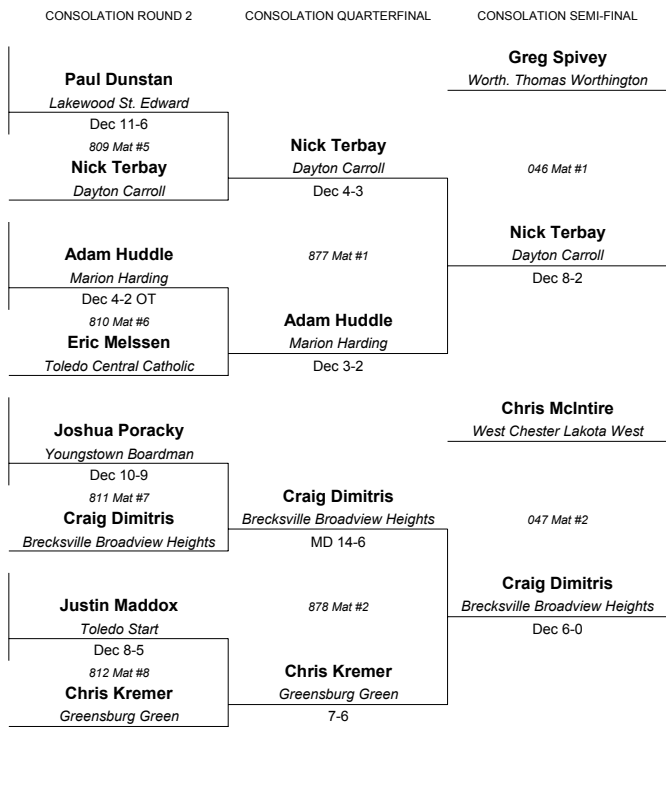

FA=Fairfield
ME=Mentor
HI=Hilliard
PY=Massillon Perry

1. CONSOLATION ROUND 1
2. Mike Jablonski
     Cincinnati St. Xavier
     473 Mat #5
   - Paul Dunstan
     Lakewood St. Edward
     809 Mat #5
   - Nick Eger
     Dublin Coffman
     474 Mat #6
   - Adam Huddle
     Marion Harding
     810 Mat #6
   - Andy Eldridge
     Fairborn
     475 Mat #7
   - Joshua Poracky
     Youngstown Boardman
     811 Mat #7
   - Jared Clouse
     Massillon Perry
     476 Mat #8
   - Justin Maddox
     Toledo Start
     812 Mat #8