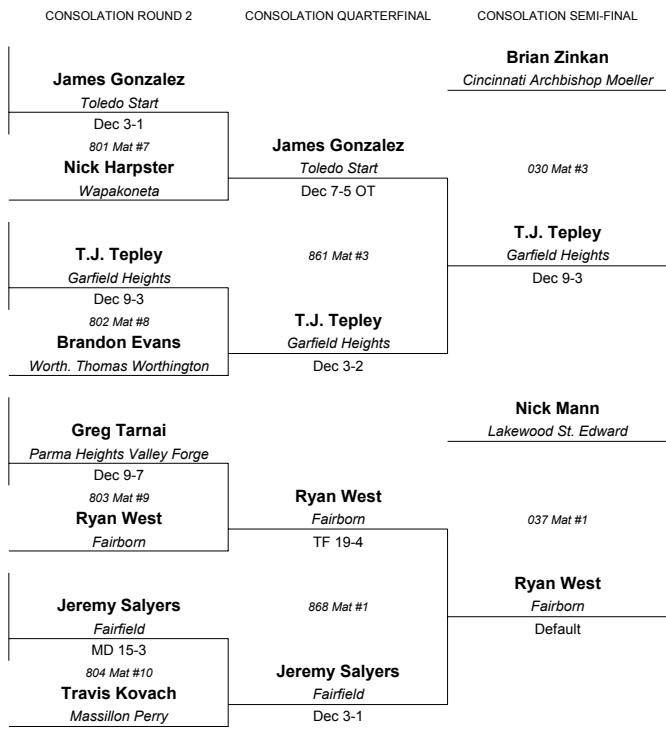

Jay McGee
Cuyahoga Falls
 468 Mat #10

Jeremy Salyers
Fairfield

THIRD

FIFTH

2000 DIVISION 1 STATE TOURNAMENT

135 LBS

1999 Division 1 State Placers
 Champion - Andy Branham, Gallowsy Westland (12)
 Runner-Up - Craig Dimitris, Brecksville-Broad Hts (11)
 Third - Gary Skoch, Madison (12)
 Fourth - David Bolyard, Akron Springfield (11)
 Fifth - Sam Mirisciotti, Vandalia Butler (12)
 Sixth - Mike Wahoff, Fairfield (10)