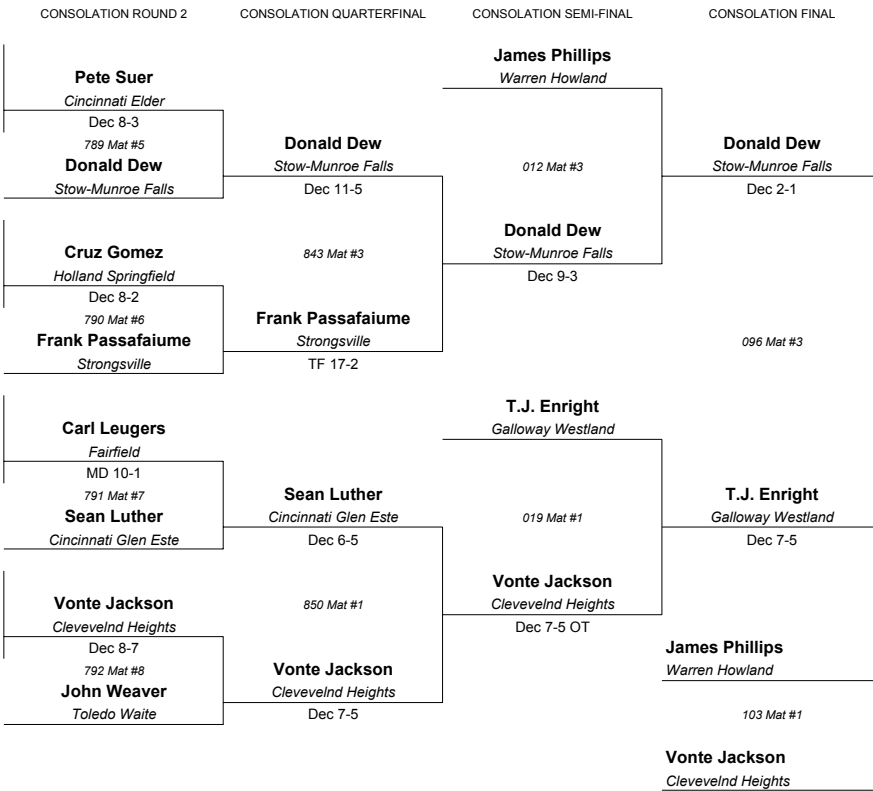

FA=Fairfield
ME=Mentor
HI=Hilliard
PY=Massillon Perry

1999 Division 1 State Placers
Champion - Mason Lenhard, Lakewood St. Edward (11)
Runner-Up - Mark Disalvo, Dayton Carroll (11)
Third - Randy Evans, Lewis Center Olentagny (12)
Fourth - Eric Brooks, North Royalton (12)
Fifth - Charles Moore, Galloway Westland (10)
Sixth - DeAngelo Penn, Solon (11)

1. CONSOLATION ROUND 1
2. Kevin Puckett
     Beavercreek
     453 Mat #5
   - Pete Suer
     Cincinnati Elder
   - Cruz Gomez
     Holland Springfield
     454 Mat #6
   - Jon Rose
     Perrysburg
   - Carl Leugers
     Fairfield
     455 Mat #7
   - Keith Pollock
     Mentor
   - Vonte Jackson
     Cleveland Heights
     456 Mat #8
   - Matt Simmons
     Westerville North