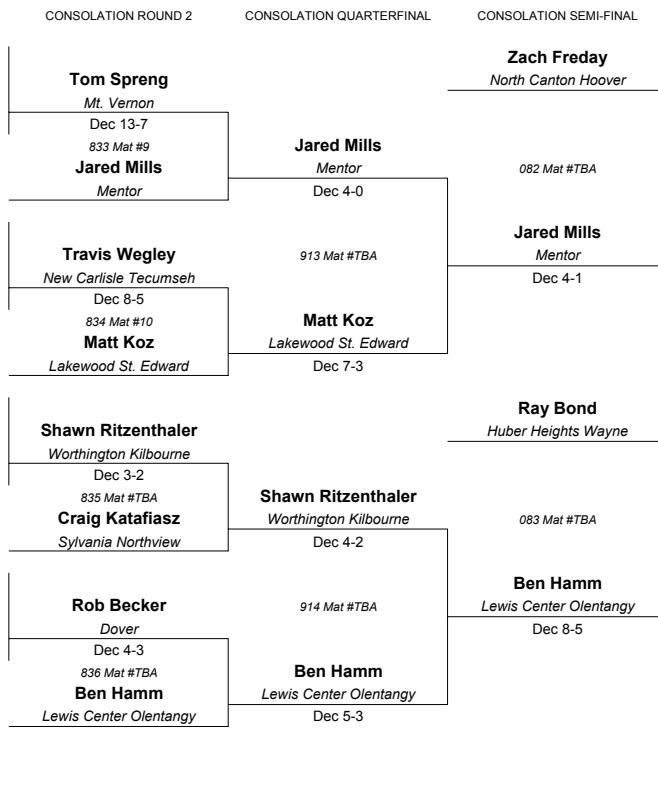

FA=Fairfield
ME=Mentor
HI=Hilliard
PY=Massillon Perry

1999 Division 1 State Placers
Champion - Josh Lenix, Toledo Central Catholic (12)
Runner-Up - Jarred Tanner, Macedonia Nordonia (12)
Third - Ben Householder, Ashland (12)
Fourth - Matthew Salsberry, East Liverpool (12)
Fifth - Ray Bond, Huber Heights Wayne (11)
Sixth - David Hudson, Galloway Westland (12)

1. CONSOLATION ROUND 1
2. Tom Spreng
     Mt. Vernon
     497 Mat #9
   - Aaron Foltz
     Greenville
   - Jeremy Slaven
     Lebanon
     498 Mat #10
   - Travis Wegley
     New Carlisle Tecumseh
   - Shawn Ritzenthaler
     Worthington Kilbourne
     499 Mat #TBA
   - Tim Lange
     Berea
   - Rob Becker
     Dover
     500 Mat #TBA
   - Logan Ash
     Marietta