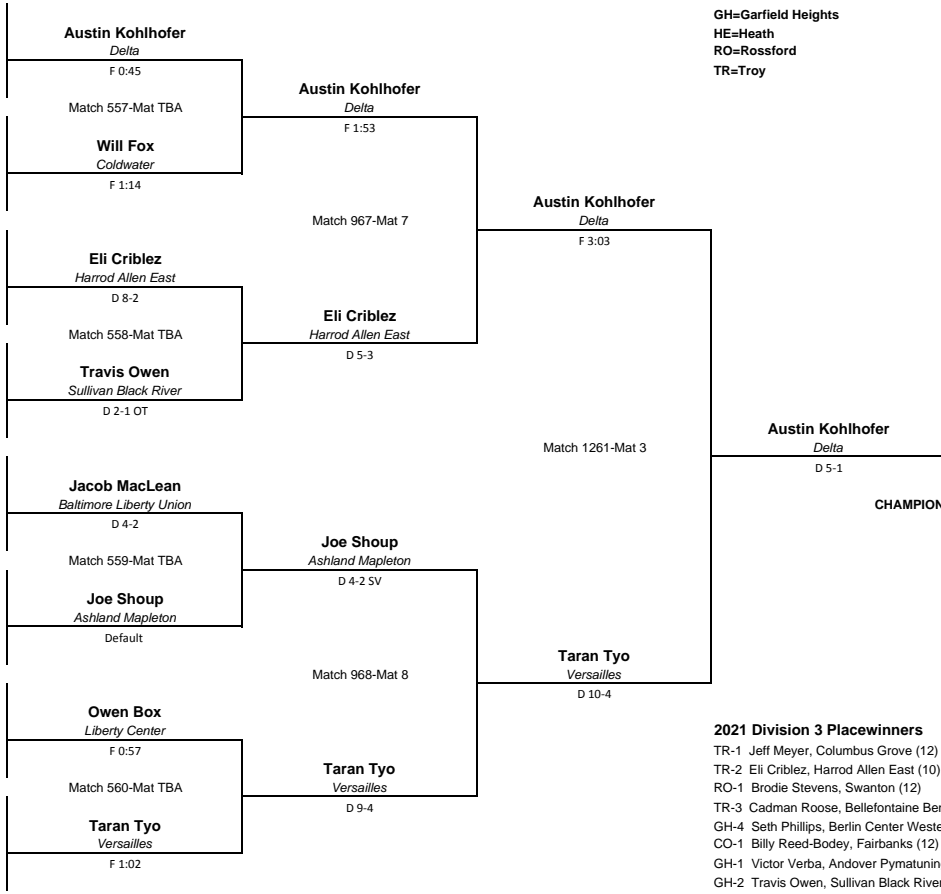

2022 DIVISION 3 STATE TOURNAMENT

CHAMPIONSHIP ROUND 1

QUARTERFINAL

SEMI-FINAL

CHAMPIONSHIP

285 POUNDS

- 1 Austin Kohlhofer RO-1 (12) 39-1**  
*Delta*  
Match 105-Mat TBA
- 2 Tyler Shellenbarger GH-4 (11) 33-6**  
*Mogadore*
- 3 Will Fox TR-3 (11) 38-13**  
*Coldwater*  
Match 106-Mat TBA
- 4 Nick Burns HE-2 (12) 37-7**  
*Chesapeake*
- 5 Eli Criblez TR-2 (11) 44-1**  
*Harrod Allen East*  
Match 107-Mat TBA
- 6 Gynn Mendenhall HE-3 (12) 38-4**  
*Gahanna Columbus Academy*
- 7 Jackson Berardi RO-4 (12) 48-12**  
*Milan Edison*  
Match 108-Mat TBA
- 8 Travis Owen GH-1 (12) 40-4**  
*Sullivan Black River*
- 9 Jacob MacLean HE-1 (12) 39-5**  
*Baltimore Liberty Union*  
Match 109-Mat TBA
- 10 Scott Blumenstock TR-4 (12) 25-10**  
*Covington*
- 11 Javen Gaines RO-3 (11) 34-6**  
*Defiance Tinora*  
Match 110-Mat TBA
- 12 Joe Shoup GH-2 (12) 37-8**  
*Ashland Mapleton*
- 13 Owen Box RO-2 (11) 37-9**  
*Liberty Center*  
Match 111-Mat TBA
- 14 Dallas McCracken GH-3 (10) 43-6**  
*Hanoverton United*
- 15 Conner Temple HE-4 (12) 42-9**  
*Chillicothe Huntington*  
Match 112-Mat TBA
- 16 Taran Tyo TR-1 (12) 45-2**  
*Versailles*

GH=Garfield Heights  
HE=Heath  
RO=Rossford  
TR=Troy

3

- 2021 Division 3 Placewinners**
- TR-1 Jeff Meyer, Columbus Grove (12)
  - TR-2 Eli Criblez, Harrod Allen East (10)
  - RO-1 Brodie Stevens, Swanton (12)
  - TR-3 Cadman Roose, Bellefontaine Benjamin Logan (12)
  - GH-4 Seth Phillips, Berlin Center Western Reserve (12)
  - CO-1 Billy Reed-Bodey, Fairbanks (12)
  - GH-1 Victor Verba, Andover Pymatuning Valley (12)
  - GH-2 Travis Owen, Sullivan Black River (11)