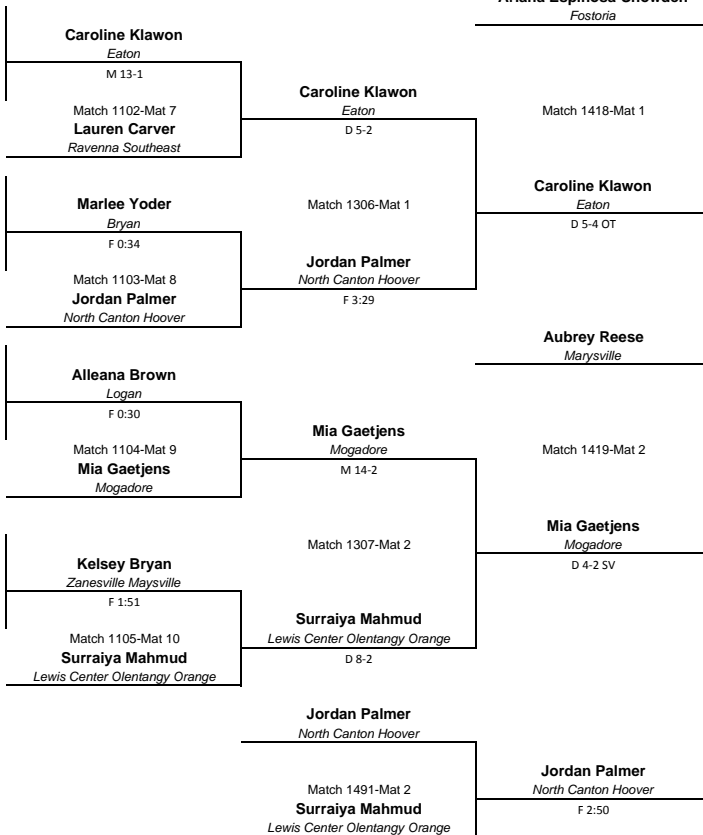

2023 GIRLS STATE TOURNAMENT

145 POUNDS

CHAMPIONSHIP ROUND 1

QUARTERFINAL

SEMI-FINAL

CHAMPIONSHIP

- 1 Surraiya Mahmud OO-1 (11) 31-3**  
*Lewis Center Olentangy Orange*  
Match 409-Mat 3
- 2 Gillian Coulson ME-4 (11) 16-6**  
*Lakewood*
- 3 Caroline Klawon HA-3 (10) 15-4**  
*Eaton*  
Match 410-Mat 4
- 4 Ariana Espinosa-Snowden MA-2 (9) 14-3**  
*Fostoria*
- 5 Jesse Foobar HA-2 (11) 27-9**  
*Batavia Clermont Northeastern*  
Match 411-Mat 5
- 6 Marlee Yoder MA-3 (11) 24-8**  
*Bryan*
- 7 Emma Watkins OO-4 (11) 12-11**  
*Pataskala Watkins Memorial*  
Match 412-Mat 6
- 8 Mia Gaetjens ME-1 (11) 25-5**  
*Mogadore*
- 9 Lexi Fornshell HA-1 (12) 35-7**  
*Lebanon*  
Match 413-Mat 7
- 10 Josey Mendoza MA-4 (9) 20-16**  
*Gibsonburg*
- 11 Alleana Brown OO-3 (12) 16-3**  
*Logan*  
Match 414-Mat 8
- 12 Jordan Palmer ME-2 (12) 25-9**  
*North Canton Hoover*
- 13 Kelsey Bryan OO-2 (11) 3-1**  
*Zanesville Maysville*  
Match 415-Mat 9
- 14 Lauren Carver ME-3 (11) 5-1**  
*Ravenna Southeast*
- 15 Spencer Page HA-4 (10) 15-10**  
*Centerville*  
Match 416-Mat 10
- 16 Aubrey Reese MA-1 (12) 26-5**  
*Marysville*

HA=Harrison  
MA=Marysville  
ME=Mentor  
OO=Olentangy Orange

**2022 Division 4 Placewinners**  
Zoe Hussar, Rossford  
Meghan Werbrich, Taylor  
Jesse Foobar, Clermont Northeastern  
Isabella Adams, Chippewa  
Kascidy Garren, Olentangy Orange  
Allydia Byard, New London  
Katie Palmer, Marysville  
Lexi Fornshell, Lebanon

**CHAMPION**  
**THIRD PLACE**  
**FIFTH PLACE**  
**SEVENTH PLACE**

CONSOLATION ROUND 1

CONS ROUND 2

CONS QTR

CONS SEMI-FINAL

CONS FINAL

- Gillian Coulson**  
*Lakewood*  
Match 653-Mat7
- Caroline Klawon**  
*Eaton*
- Marlee Yoder**  
*Bryan*  
Match 654-Mat8
- Emma Watkins**  
*Pataskala Watkins Memorial*
- Josey Mendoza**  
*Gibsonburg*  
Match 655-Mat9
- Alleana Brown**  
*Logan*
- Kelsey Bryan**  
*Zanesville Maysville*  
Match 656-Mat10
- Spencer Page**  
*Centerville*

**THIRD PLACE**  
**FIFTH PLACE**  
**SEVENTH PLACE**